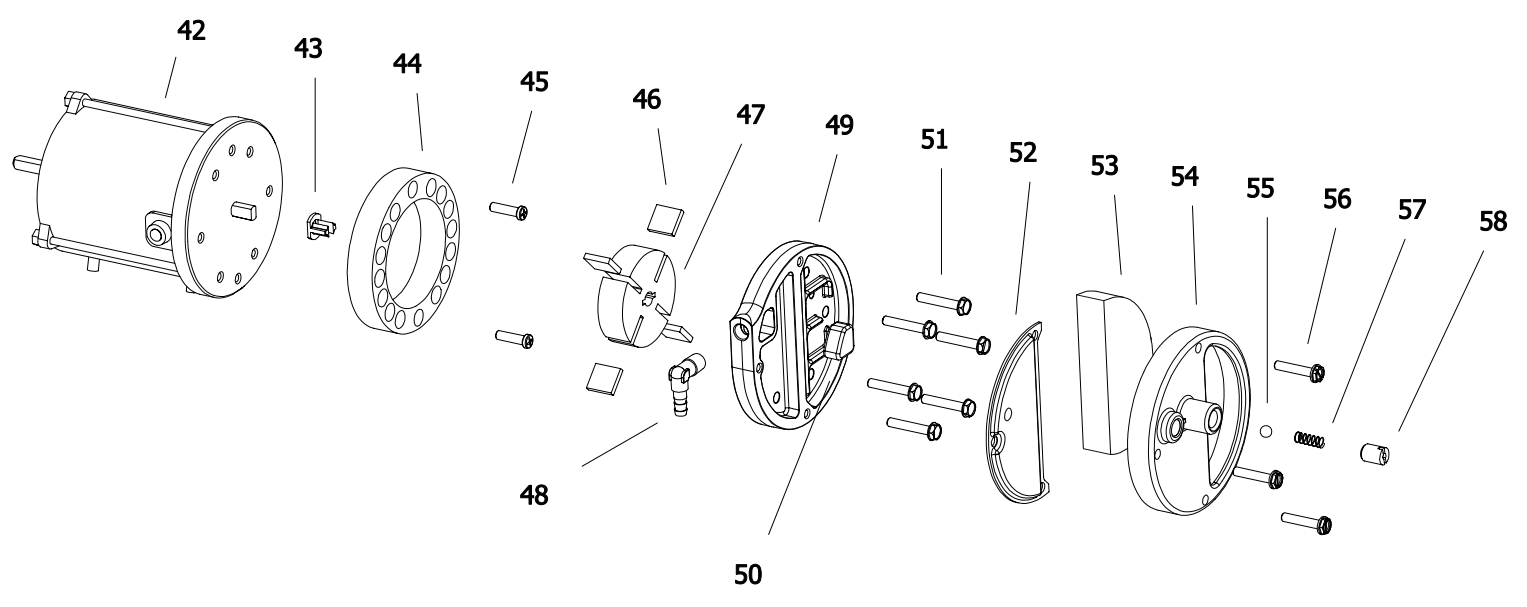

MODEL B 35 CEL

Pos.	Code NR	Description
40	4100.541	RUBBER BUSHING
41	4104.147	AIR LINE
42	4110.478	MOTOR 1/35 HP
43	4108.635	INSERT
44	4101.532	PUMP BODY
45	4108.590	PUMP BODY SCREW
46	4101.666	BLADE
47	4103.441	ROTOR
48	4100.661	BARB ELBOW
49	4109.724	PUMP END COVER
50	4109.716	LINT FILTER
51	4108.536	SCREW/LOCKWASHER 4,8x30
52	4109.708	OUTPUT FILTER
53	4109.690	INTAKE FILTER
54	4109.674	END COVER
55	4108.379	STEEL BALL
56	4108.528	SCREW/LOCKWASHER 4,8x25
57	4102.141	PRESSURE RELIEF SPRING
58	4102.133	ADJUSTING SCREW
...	4103.925	WHEEL KIT HD B35/70

S/R = Parts available on special request only

B 35 CEL MODEL 2012

UNIT 1

ILLUSTRATED PARTS BREAKDOWN

From Serial Number: 32108431

Edizione 2012
Rev. A

B 35 CEL MODEL 2012

UNIT 2

ILLUSTRATED PARTS BREAKDOWN

A

From Serial Number: 32108431

Rev.A - May 2012

4103.925 WHEEL KIT

Pos.	Code NR	Description
1	4110.121	UPPER SHELL
2	4162.893	PLASTIC HANDLE
3	4100.666	COVER CAP
4	4102.125	PRESSURE GAUGE CAP
5	4103.685	FAN GUARD
6	4100.662	FAN
7	4110.187	MOTOR BRACKET
8	4150.553	BUMPER
9	4100.669	SCREW
10	4100.660	WASHER
11	4100.664	NOZZLE ADAPTER
12	4110.132	IGNITOR
13	4100.653	NOZZLE BRACKET
14	4100.648	NOZZLE
15	4110.115	COMBUSTION CHAMBER
16	4100.657	PHOTOCELL BRACKET
17	4103.590	PHOTOCELL ASSEMBLY
18	4110.122	LOWER SHELL
19	4104.170	CLIP NUT
20	4160.639	POP RIVET
21	4160.646	CABLE PROTECTION
22	4110.113	FRONT FRAME BRACKET
23	4100.635	CONTROL BOX SIDE PANEL
24	4110.460	PC BOARD SUPPORT
25	4110.142	IGNITION CONTROL ASSEMBLY
26	4110.560	SIDE PANEL
27	4110.292	CAPACITOR
28	4106.179	ON/OFF SWITCH
29	4150.528	STRAIN RELIEF
30	4110.451	POWER CORD
31	4100.649	PLASTIC CAP
32	4110.514	REAR FRAME BRACKET
33	4100.656	LOCKNUT