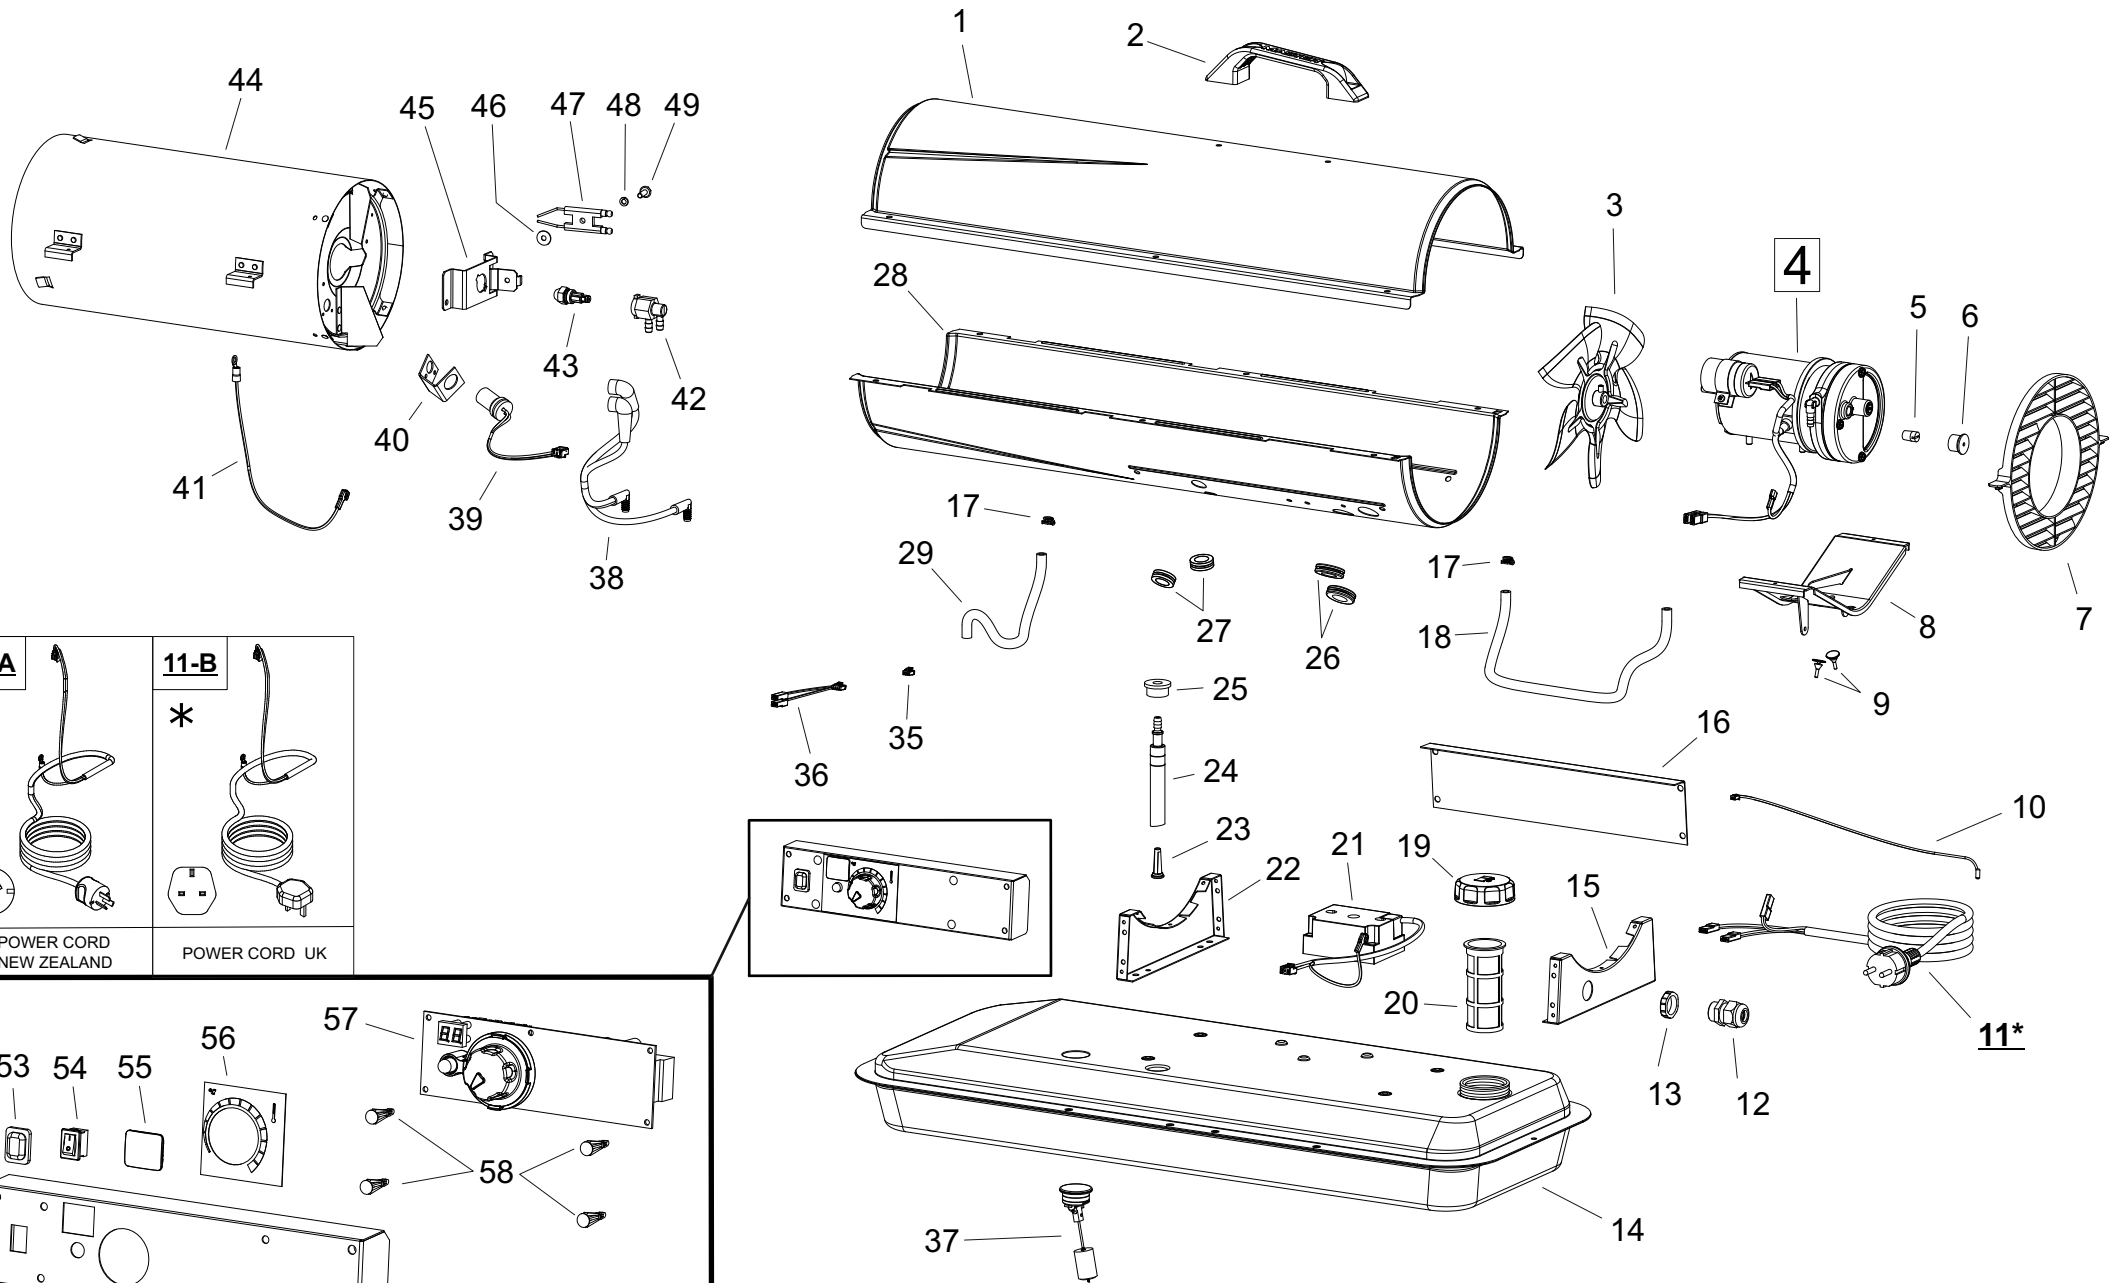

Pos.	Code NR	Description
32	4110.114	REAR FRAME BRACKET
33	4100.656	LOCKNUT
34	4260.007	FUEL TANK CAP
35	4290.026	FUEL TANK FILTER
36	4110.894	FUEL TANK
37	4110.356	FUEL FILTER
38	4110.427	FUEL LINE
39	4110.032	FUEL LINE
40	4100.541	RUBBER BUSHING
41	4104.147	AIR LINE
42	4110.478	MOTOR 1/35 HP
43	4108.635	INSERT
44	4101.532	PUMP BODY
45	4108.590	PUMP BODY SCREW
46	4101.666	BLADE
47	4103.441	ROTOR
48	4100.661	BARB ELBOW
49	4109.724	PUMP END COVER
50	4109.716	LINT FILTER
51	4108.536	SCREW/LOCKWASHER 4,8x30
52	4109.708	OUTPUT FILTER
53	4109.690	INTAKE FILTER
54	4109.674	END COVER
55	4108.379	STEEL BALL
56	4108.528	SCREW/LOCKWASHER 4,8x25
57	4102.141	PRESSURE RELIEF SPRING
58	4102.133	ADJUSTING SCREW
67	4260.006	FUEL GAUGE
...	4103.925	WHEEL KIT HD B35/70

MODEL B 35CEL

UNIT 1

ILLUSTRATED PARTS BREAKDOWN

From Serial Number: 134009372

Rev.E - Nov. 2014

MODEL B 35CEL

UNIT 2

ILLUSTRATED PARTS BREAKDOWN