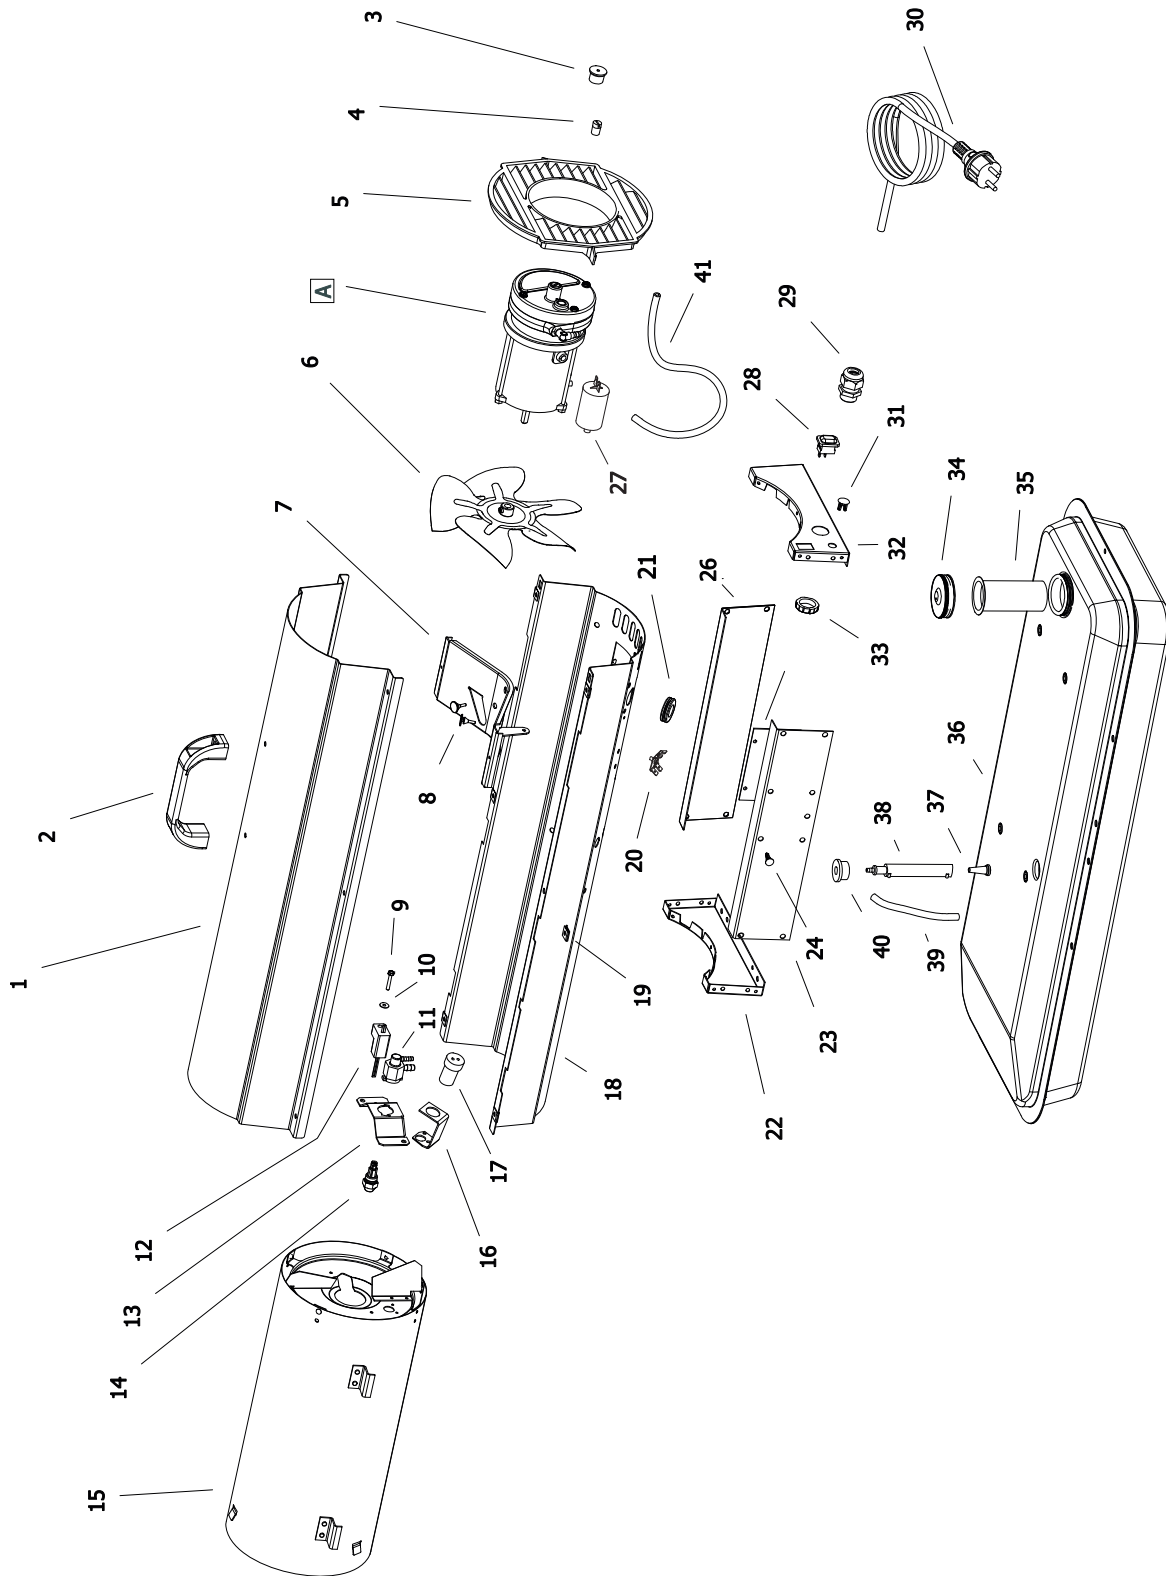

** Parts not available as an assembly, order parts separately.

MODEL B35 CEL

UNIT 1

ILLUSTRATED PARTS BREAKDOWN

From Serial Number: 30100835

Edizione 2010
Rev. A

MODEL B35 CEL

UNIT 2

ILLUSTRATED PARTS BREAKDOWN

A

From Serial Number: 30100835

Edizione 2010
Rev. A

4103.925 Wheel Kit

MODEL B 35 CEL

Pos.	Code NR	Description
1	S/R	UPPER SHELL
2	4160.715	PLASTIC HANDLE
3	4100.666	COVER CAP
4	4102.125	PRESSURE GAUGE CAP
5	4103.685	FAN GUARD
6	4100.662	FAN
7	4110.187	MOTOR BRACKET
8	4150.553	BUMPER
9	4100.669	SCREW
10	4100.660	WASHER
11	4100.664	NOZZLE ADAPTER
12	4110.132	IGNITOR
13	4100.653	NOZZLE BRACKET
14	4100.648	NOZZLE
15	4110.115	COMBUSTION CHAMBER
16	4100.657	PHOTOCELL BRACKET
17	4103.590	PHOTOCELL ASSEMBLY
18	S/R	LOWER SHELL
19	4104.170	CLIP NUT
20	4160.639	POP RIVET WITH TERMIN. 4 WAY
21	4160.646	CABLE PROTECTION
22	4110.113	FRONT FRAME BRACKET
23	4100.635	CONTROL BOX SIDE PANEL
24	4110.460	PC BOARD SUPPORT
25	4110.142	IGNITION CONTROL ASSEMBLY
26	4110.560	SIDE PANEL
27	4110.292	CAPACITOR
28	4106.179	ON/OFF SWITCH
29	4150.528	STRAIN RELIEF
30	4110.451	POWER CORD
31	4100.649	PLASTIC CAP
32	4110.514	REAR FRAME BRACKET
33	4100.656	LOCKNUT
34	4103.891	FUEL TANK CAP
35	4105.292	FUEL TANK FILTER
36	4110.894	FUEL TANK
37	4110.356	FUEL FILTER
38	4110.427	FUEL LINE
39	4110.032	FUEL LINE

MODEL B 35 CEL

Pos.	Code NR	Description
40	4100.541	RUBBER BUSHING
41	4104.147	AIR LINE
42	4110.478	MOTOR 1/35 HP
43	4108.635	INSERT
44	4101.532	PUMP BODY
45	4108.590	PUMP BODY SCREW
46	4101.666	BLADE
47	4103.441	ROTOR
48	4100.661	BARB ELBOW
49	4109.724	PUMP END COVER
50	4109.716	LINT FILTER
51	4108.536	SCREW/LOCKWASHER 4,8x30
52	4109.708	OUTPUT FILTER
53	4109.690	INTAKE FILTER
54	4109.674	END COVER
55	4108.379	STEEL BALL
56	4108.528	SCREW/LOCKWASHER 4,8x25
57	4102.141	PRESSURE RELIEF SPRING
58	4102.133	ADJUSTING SCREW
...	4103.925	WHEEL KIT HD B35/70