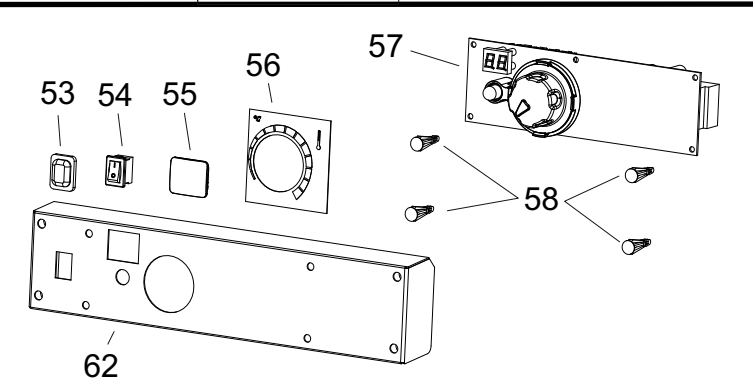

Pos.	Code NR	Description
32	4110.114	REAR FRAME BRACKET
33	4100.656	LOCKNUT
34	4260.007	FUEL TANK CAP
35	4290.026	FUEL TANK FILTER
36	4110.894	FUEL TANK
37	4110.356	FUEL FILTER
38	4110.427	FUEL LINE
39	4110.032	FUEL LINE
40	4100.541	RUBBER BUSHING
41	4104.147	AIR LINE
42	4110.478	MOTOR 1/35 HP
43	4108.635	INSERT
44	4101.532	PUMP BODY
45	4108.590	PUMP BODY SCREW
46	4101.666	BLADE
47	4103.441	ROTOR
48	4100.661	BARB ELBOW
49	4109.724	PUMP END COVER
50	4109.716	LINT FILTER
51	4108.536	SCREW/LOCKWASHER 4,8x30
52	4109.708	OUTPUT FILTER
53	4109.690	INTAKE FILTER
54	4109.674	END COVER
55	4108.379	STEEL BALL
56	4108.528	SCREW/LOCKWASHER 4,8x25
57	4102.141	PRESSURE RELIEF SPRING
58	4102.133	ADJUSTING SCREW
67	4260.006	FUEL GAUGE
...	4103.925	WHEEL KIT HD B35/70

MODEL B 35CEL

UNIT 1

ILLUSTRATED PARTS BREAKDOWN

From Serial Number: 134009372

Rev.E - Nov. 2014