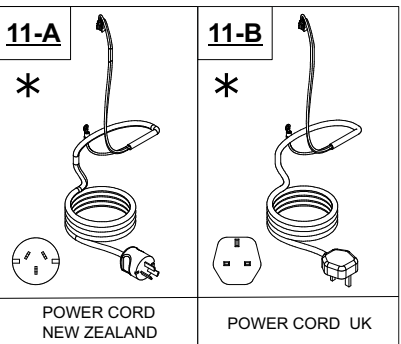

Pos.	Code NR	Description
32	4110.114	REAR FRAME BRACKET
33	4100.656	LOCKNUT
34	4260.007	FUEL TANK CAP
35	4290.026	FUEL TANK FILTER
36	4110.894	FUEL TANK
37	4110.356	FUEL FILTER
38	4110.427	FUEL LINE
39	4110.032	FUEL LINE
40	4100.541	RUBBER BUSHING
41	4104.147	AIR LINE
42	4110.478	MOTOR 1/35 HP
43	4108.635	INSERT
44	4101.532	PUMP BODY
45	4108.590	PUMP BODY SCREW
46	4101.666	BLADE
47	4103.441	ROTOR
48	4100.661	BARB ELBOW
49	4109.724	PUMP END COVER
50	4109.716	LINT FILTER
51	4108.536	SCREW/LOCKWASHER 4,8x30
52	4109.708	OUTPUT FILTER
53	4109.690	INTAKE FILTER
54	4109.674	END COVER
55	4108.379	STEEL BALL
56	4108.528	SCREW/LOCKWASHER 4,8x25
57	4102.141	PRESSURE RELIEF SPRING
58	4102.133	ADJUSTING SCREW
67	4260.006	FUEL GAUGE
...	4103.925	WHEEL KIT HD B35/70

MODEL B 35CEL

UNIT 1

ILLUSTRATED PARTS BREAKDOWN

From Serial Number: 134009372

Rev.E - Nov. 2014