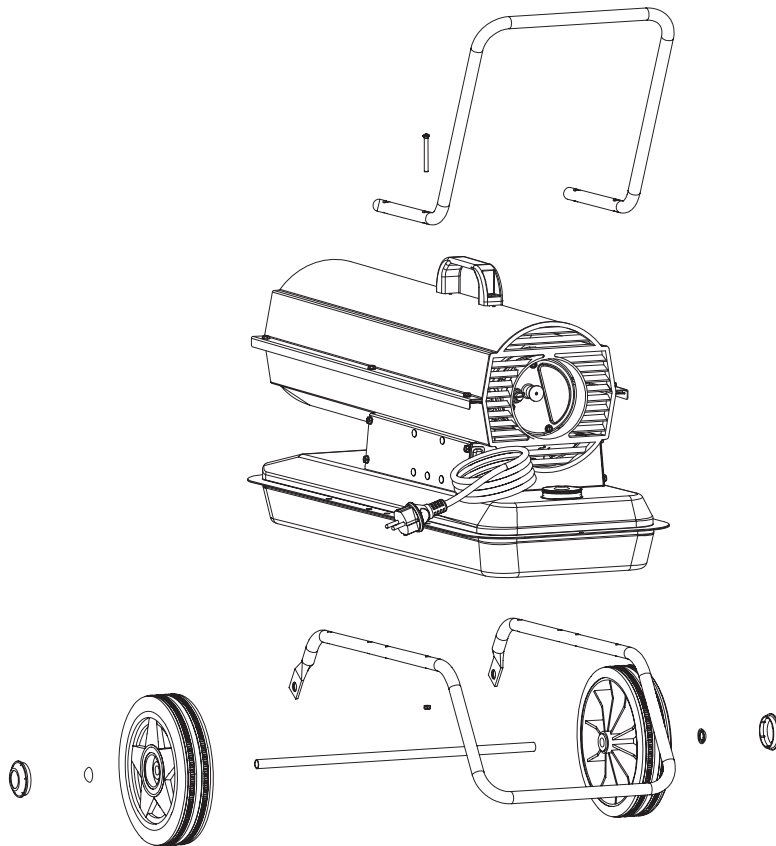

** Parts not available as an assembly, order parts separately.

MODEL B35 CEL

UNIT 1

ILLUSTRATED PARTS BREAKDOWN

From Serial Number: 30100835

Edizione 2010
Rev. A

MODEL B35 CEL

UNIT 2

ILLUSTRATED PARTS BREAKDOWN

A

From Serial Number: 30100835

Edizione 2010
Rev. A

4103.925 Wheel Kit

MODEL B 35 CEL

Pos.	Code NR	Description
1	S/R	UPPER SHELL
2	4160.715	PLASTIC HANDLE
3	4100.666	COVER CAP
4	4102.125	PRESSURE GAUGE CAP
5	4103.685	FAN GUARD
6	4100.662	FAN
7	4110.187	MOTOR BRACKET
8	4150.553	BUMPER
9	4100.669	SCREW
10	4100.660	WASHER
11	4100.664	NOZZLE ADAPTER
12	4110.132	IGNITOR
13	4100.653	NOZZLE BRACKET
14	4100.648	NOZZLE
15	4110.115	COMBUSTION CHAMBER
16	4100.657	PHOTOCELL BRACKET
17	4103.590	PHOTOCELL ASSEMBLY
18	S/R	LOWER SHELL
19	4104.170	CLIP NUT
20	4160.639	POP RIVET WITH TERMIN. 4 WAY
21	4160.646	CABLE PROTECTION
22	4110.113	FRONT FRAME BRACKET
23	4100.635	CONTROL BOX SIDE PANEL
24	4110.460	PC BOARD SUPPORT
25	4110.142	IGNITION CONTROL ASSEMBLY
26	4110.560	SIDE PANEL
27	4110.292	CAPACITOR
28	4106.179	ON/OFF SWITCH
29	4150.528	STRAIN RELIEF
30	4110.451	POWER CORD
31	4100.649	PLASTIC CAP
32	4110.514	REAR FRAME BRACKET
33	4100.656	LOCKNUT
34	4103.891	FUEL TANK CAP
35	4105.292	FUEL TANK FILTER
36	4110.894	FUEL TANK
37	4110.356	FUEL FILTER
38	4110.427	FUEL LINE
39	4110.032	FUEL LINE

MODEL B 35 CEL

Pos.	Code NR	Description
40	4100.541	RUBBER BUSHING
41	4104.147	AIR LINE
42	4110.478	MOTOR 1/35 HP
43	4108.635	INSERT
44	4101.532	PUMP BODY
45	4108.590	PUMP BODY SCREW
46	4101.666	BLADE
47	4103.441	ROTOR
48	4100.661	BARB ELBOW
49	4109.724	PUMP END COVER
50	4109.716	LINT FILTER
51	4108.536	SCREW/LOCKWASHER 4,8x30
52	4109.708	OUTPUT FILTER
53	4109.690	INTAKE FILTER
54	4109.674	END COVER
55	4108.379	STEEL BALL
56	4108.528	SCREW/LOCKWASHER 4,8x25
57	4102.141	PRESSURE RELIEF SPRING
58	4102.133	ADJUSTING SCREW
...	4103.925	WHEEL KIT HD B35/70