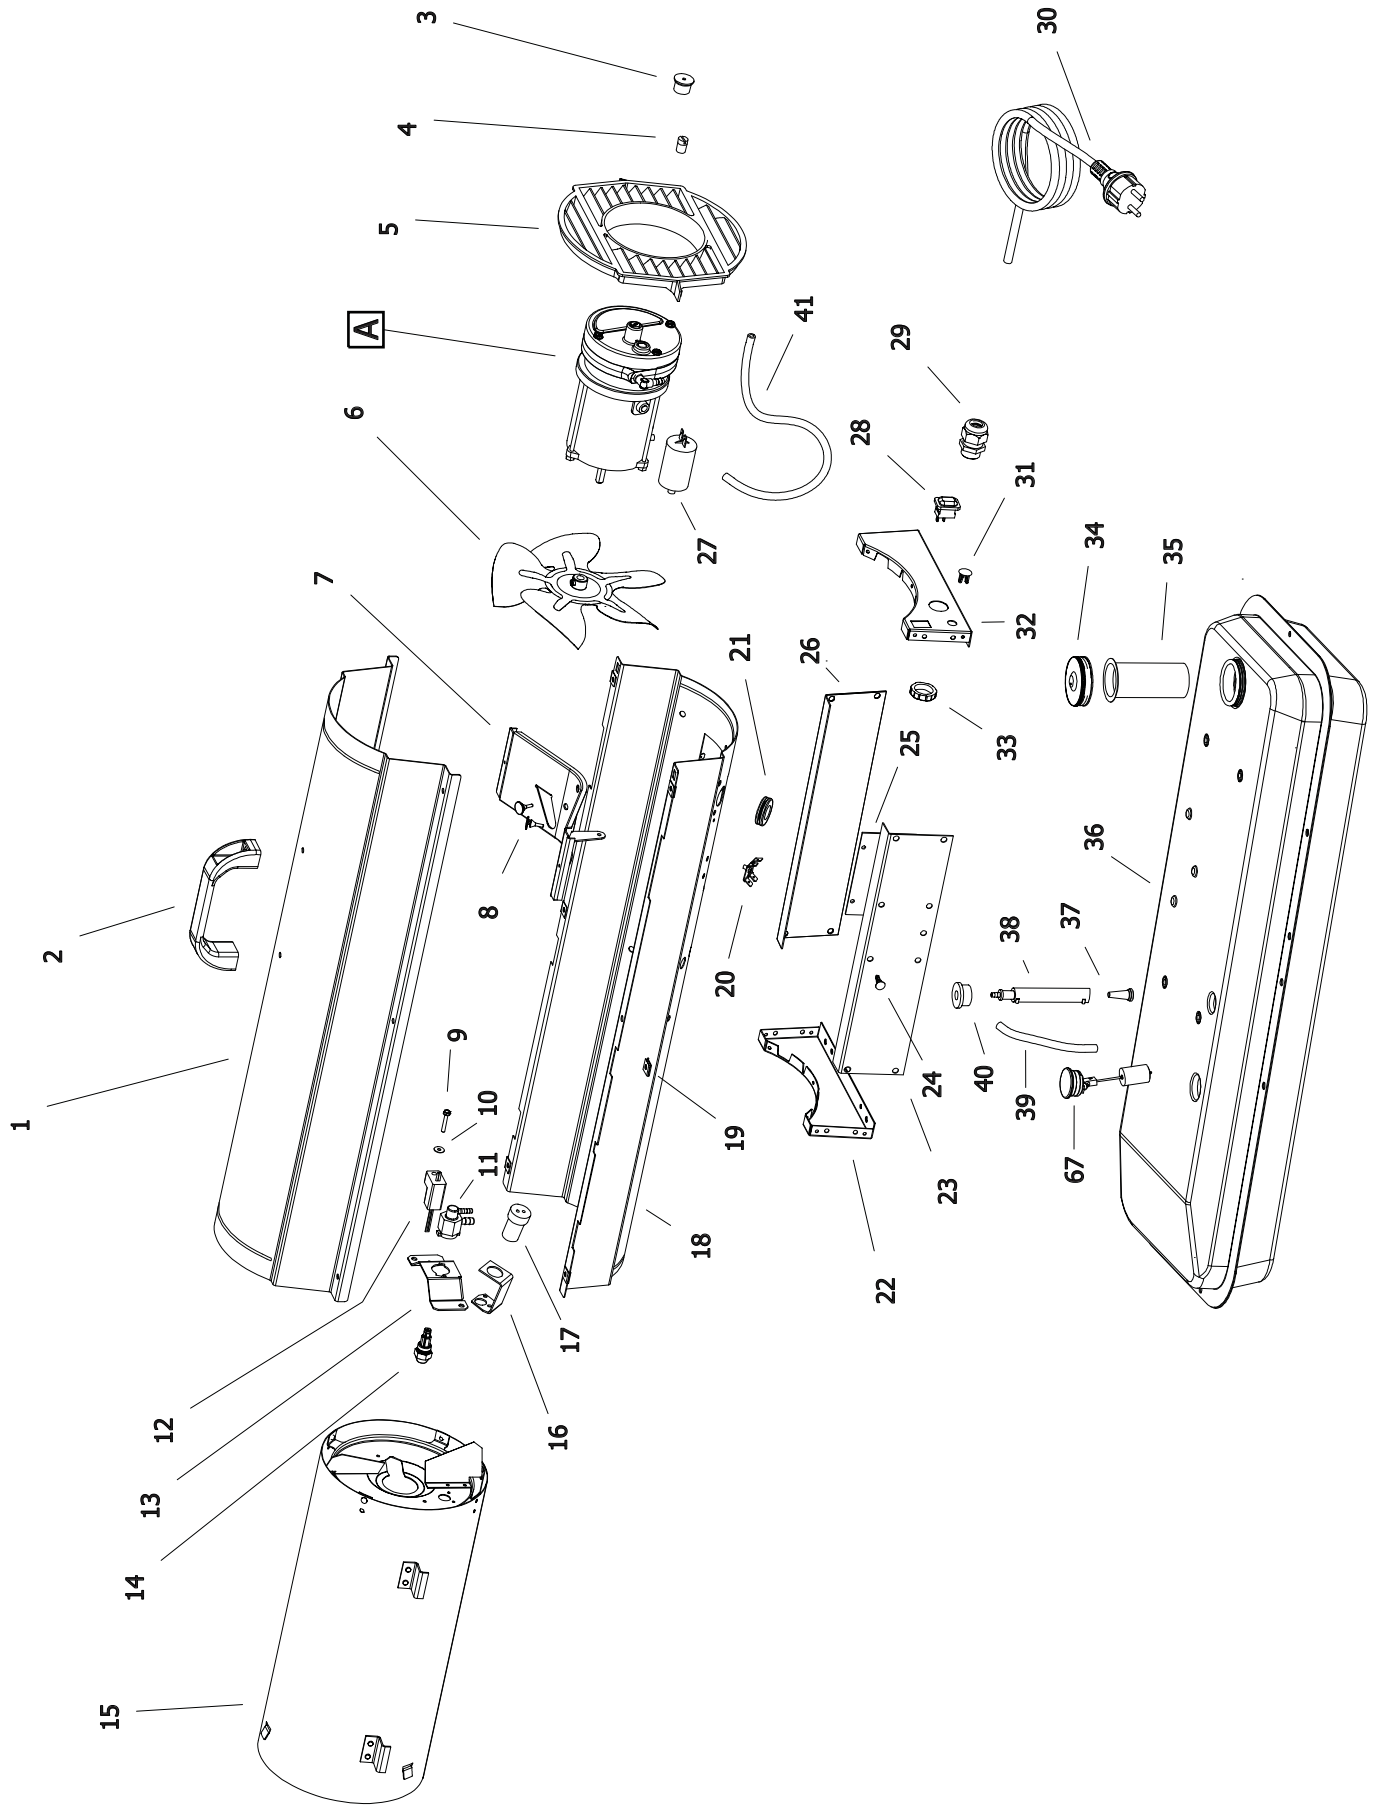

MODEL B 35 CEL

Pos.	Code NR	Description
40	4100.541	RUBBER BUSHING
41	4104.147	AIR LINE
42	4110.478	MOTOR 1/35 HP
43	4108.635	INSERT
44	4101.532	PUMP BODY
45	4108.590	PUMP BODY SCREW
46	4101.666	BLADE
47	4103.441	ROTOR
48	4100.661	BARB ELBOW
49	4109.724	PUMP END COVER
50	4109.716	LINT FILTER
51	4108.536	SCREW/LOCKWASHER 4,8x30
52	4109.708	OUTPUT FILTER
53	4109.690	INTAKE FILTER
54	4109.674	END COVER
55	4108.379	STEEL BALL
56	4108.528	SCREW/LOCKWASHER 4,8x25
57	4102.141	PRESSURE RELIEF SPRING
58	4102.133	ADJUSTING SCREW
...	4103.925	WHEEL KIT HD B35/70

S/R = Parts available on special request only

B 35 CEL MODEL 2012

UNIT 1

ILLUSTRATED PARTS BREAKDOWN

From Serial Number: 32108431

Edizione 2012
Rev. A