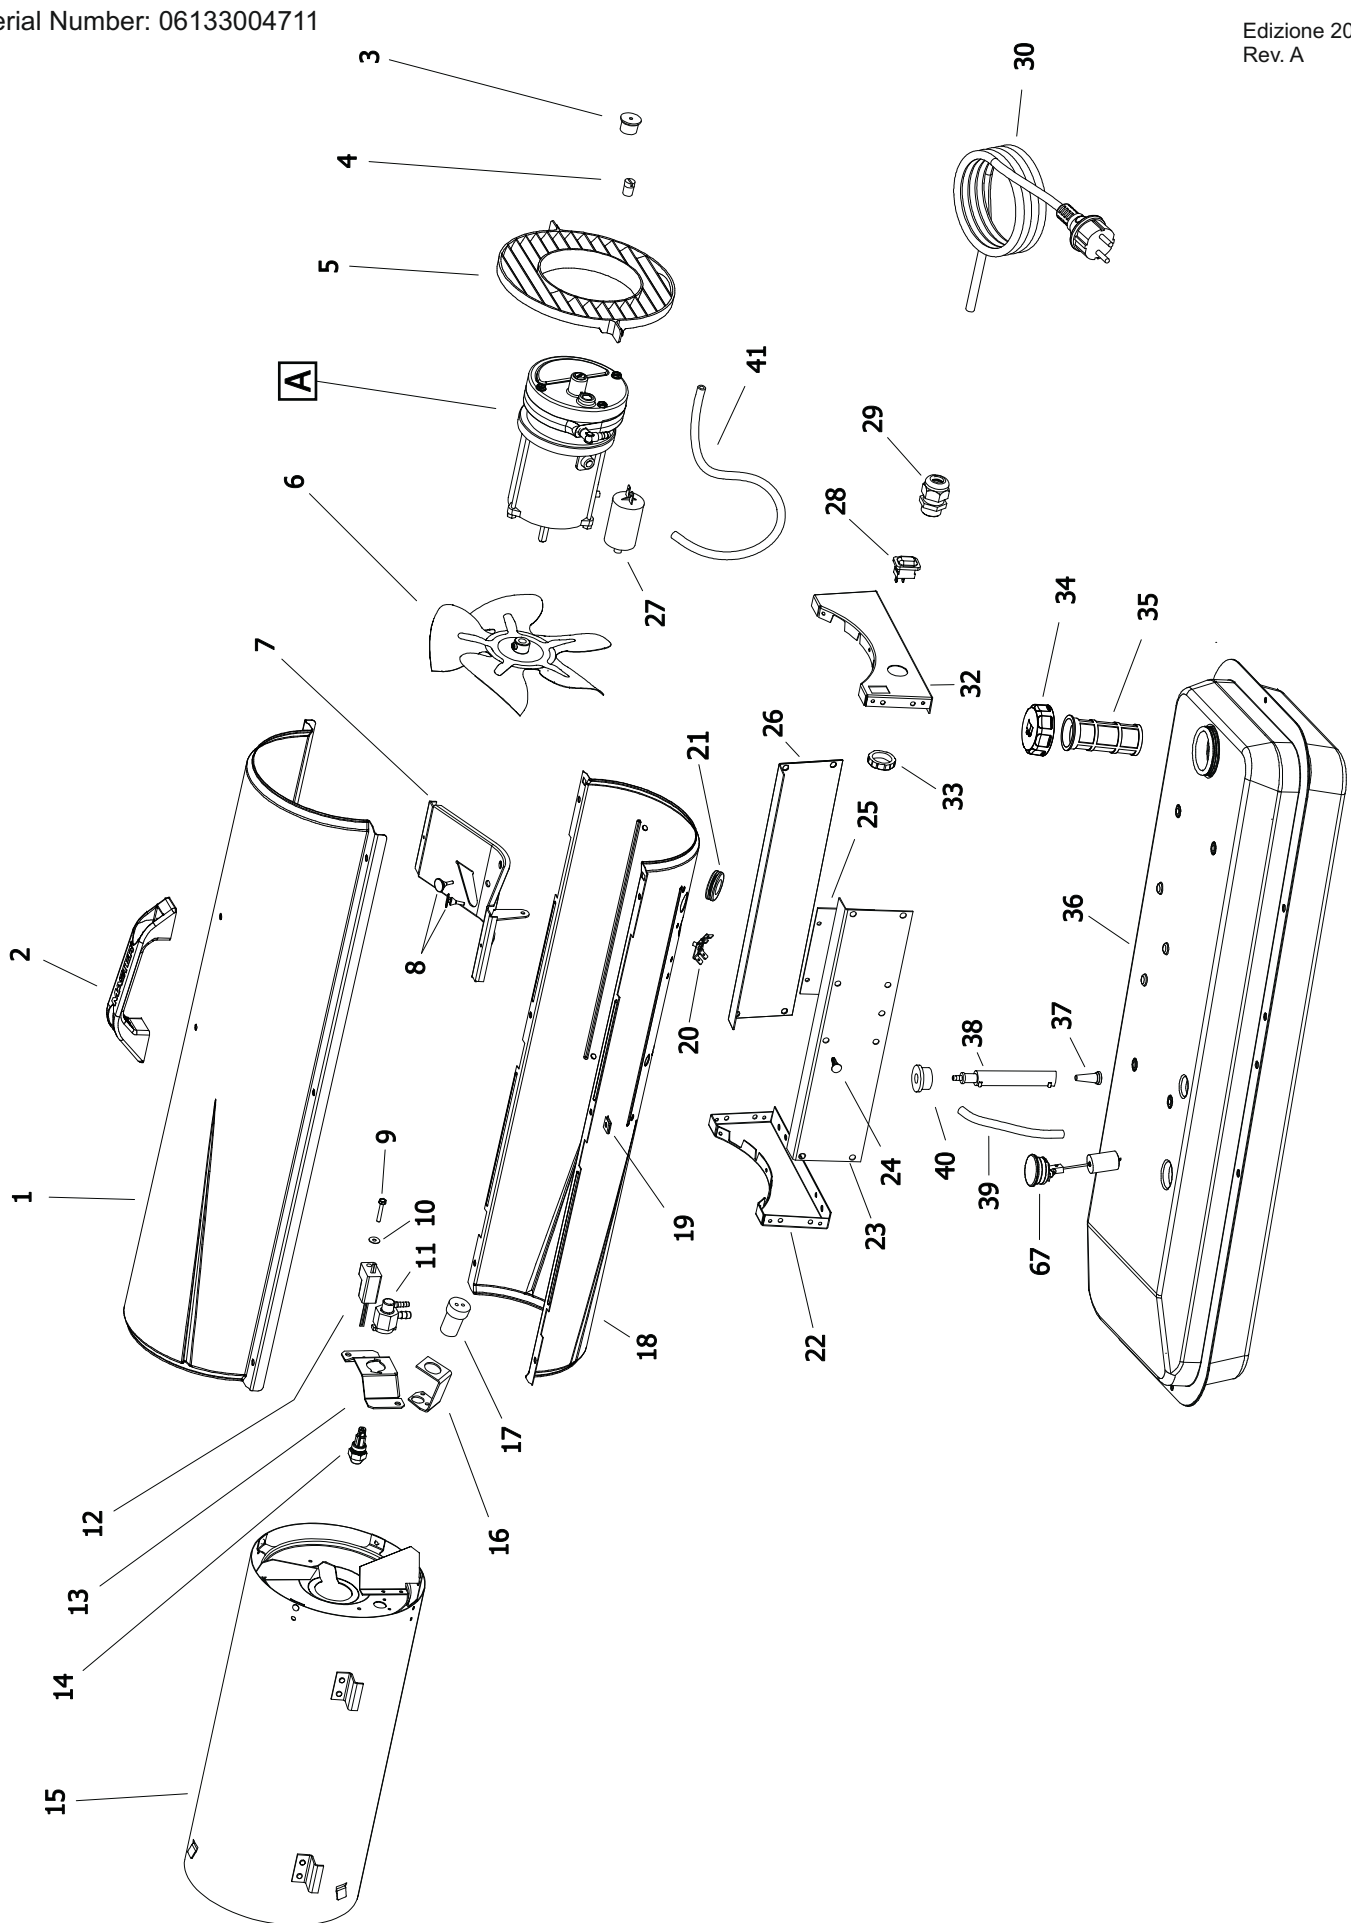

Pos.	Code NR	Description
34	4103.891	FUEL TANK CAP
35	4105.292	FUEL TANK FILTER
36	4110.385	FUEL TANK
37	4110.356	FUEL FILTER
38	4110.427	FUEL LINE
39	4110.032	FUEL LINE
40	4100.541	RUBBER BUSHING
41	4104.147	AIR LINE
42	4110.478	MOTOR 1/35 HP
43	4108.635	INSERT
44	4101.532	PUMP BODY
45	4108.590	PUMP BODY SCREW
46	4101.666	BLADE
47	4103.441	ROTOR
48	4100.661	BARB ELBOW
49	4109.724	PUMP END COVER
50	4109.716	LINT FILTER
51	4108.536	SCREW/LOCKWASHER 4,8x30
52	4109.708	OUTPUT FILTER
53	4109.690	INTAKE FILTER
54	4109.674	END COVER
55	4108.379	STEEL BALL
56	4108.528	SCREW/LOCKWASHER 4,8x25
57	4102.141	PRESSURE RELIEF SPRING
58	4102.133	ADJUSTING SCREW
67	4260.006	FUEL GAUGE
...	4103.925	WHEEL KIT HD B35/70

B 35 CEL MODEL 2013

UNIT 1

ILLUSTRATED PARTS BREAKDOWN

Edizione 2013
Rev. A