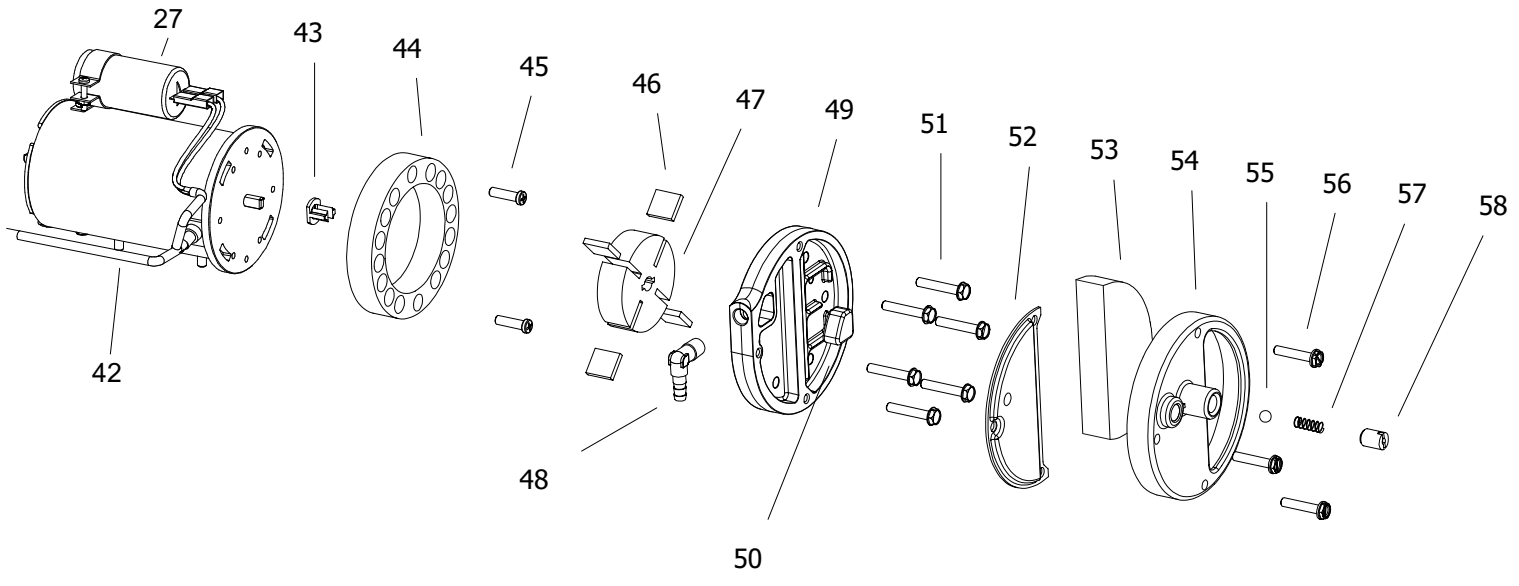

ILLUSTRATED PARTS BREAKDOWN

A

From Serial Number: 32108431

Rev.A - May 2012

4103.925 WHEEL KIT

Pos.	Code NR	Description
1	4110.121	UPPER SHELL
2	4162.893	PLASTIC HANDLE
3	4100.666	COVER CAP
4	4102.125	PRESSURE GAUGE CAP
5	4103.685	FAN GUARD
6	4100.662	FAN
7	4110.187	MOTOR BRACKET
8	4150.553	BUMPER
9	4100.669	SCREW
10	4100.660	WASHER
11	4100.664	NOZZLE ADAPTER
12	4110.132	IGNITOR
13	4100.653	NOZZLE BRACKET
14	4100.648	NOZZLE
15	4110.115	COMBUSTION CHAMBER
16	4100.657	PHOTOCELL BRACKET
17	4103.590	PHOTOCELL ASSEMBLY
18	4110.122	LOWER SHELL
19	4104.170	CLIP NUT
20	4160.639	POP RIVET
21	4160.646	CABLE PROTECTION
22	4110.113	FRONT FRAME BRACKET
23	4100.635	CONTROL BOX SIDE PANEL
24	4110.460	PC BOARD SUPPORT
25	4110.142	IGNITION CONTROL ASSEMBLY
26	4110.560	SIDE PANEL
27	4110.292	CAPACITOR
28	4106.179	ON/OFF SWITCH
29	4150.528	STRAIN RELIEF
30	4110.451	POWER CORD
31	4100.649	PLASTIC CAP
32	4110.514	REAR FRAME BRACKET
33	4100.656	LOCKNUT

B 35 CEL MODEL 2013

UNIT 1

ILLUSTRATED PARTS BREAKDOWN

Edizione 2013
Rev. A

B 35 CEL MODEL 2013

UNIT 2

ILLUSTRATED PARTS BREAKDOWN

A