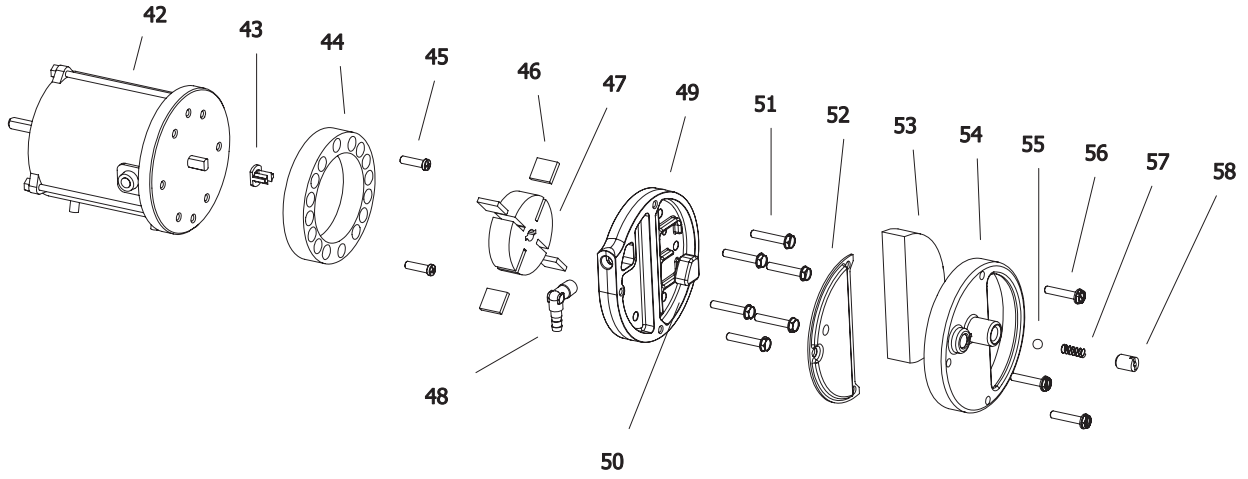

** Parts not available as an assembly, order parts separately.

MODEL B35 CEL

UNIT 1

ILLUSTRATED PARTS BREAKDOWN

From Serial Number: 30100835

Edizione 2010
Rev. A

MODEL B35 CEL

UNIT 2

ILLUSTRATED PARTS BREAKDOWN

A

From Serial Number: 30100835

Edizione 2010
Rev. A

4103.925 Wheel Kit

MODEL B 35 CEL

Pos.	Code NR	Description
1	S/R	UPPER SHELL
2	4160.715	PLASTIC HANDLE
3	4100.666	COVER CAP
4	4102.125	PRESSURE GAUGE CAP
5	4103.685	FAN GUARD
6	4100.662	FAN
7	4110.187	MOTOR BRACKET
8	4150.553	BUMPER
9	4100.669	SCREW
10	4100.660	WASHER
11	4100.664	NOZZLE ADAPTER
12	4110.132	IGNITOR
13	4100.653	NOZZLE BRACKET
14	4100.648	NOZZLE
15	4110.115	COMBUSTION CHAMBER
16	4100.657	PHOTOCELL BRACKET
17	4103.590	PHOTOCELL ASSEMBLY
18	S/R	LOWER SHELL
19	4104.170	CLIP NUT
20	4160.639	POP RIVET WITH TERMIN. 4 WAY
21	4160.646	CABLE PROTECTION
22	4110.113	FRONT FRAME BRACKET
23	4100.635	CONTROL BOX SIDE PANEL
24	4110.460	PC BOARD SUPPORT
25	4110.142	IGNITION CONTROL ASSEMBLY
26	4110.560	SIDE PANEL
27	4110.292	CAPACITOR
28	4106.179	ON/OFF SWITCH
29	4150.528	STRAIN RELIEF
30	4110.451	POWER CORD
31	4100.649	PLASTIC CAP
32	4110.514	REAR FRAME BRACKET
33	4100.656	LOCKNUT
34	4103.891	FUEL TANK CAP
35	4105.292	FUEL TANK FILTER
36	4110.894	FUEL TANK
37	4110.356	FUEL FILTER
38	4110.427	FUEL LINE
39	4110.032	FUEL LINE

MODEL B 35 CEL

Pos.	Code NR	Description
40	4100.541	RUBBER BUSHING
41	4104.147	AIR LINE
42	4110.478	MOTOR 1/35 HP
43	4108.635	INSERT
44	4101.532	PUMP BODY
45	4108.590	PUMP BODY SCREW
46	4101.666	BLADE
47	4103.441	ROTOR
48	4100.661	BARB ELBOW
49	4109.724	PUMP END COVER
50	4109.716	LINT FILTER
51	4108.536	SCREW/LOCKWASHER 4,8x30
52	4109.708	OUTPUT FILTER
53	4109.690	INTAKE FILTER
54	4109.674	END COVER
55	4108.379	STEEL BALL
56	4108.528	SCREW/LOCKWASHER 4,8x25
57	4102.141	PRESSURE RELIEF SPRING
58	4102.133	ADJUSTING SCREW
...	4103.925	WHEEL KIT HD B35/70