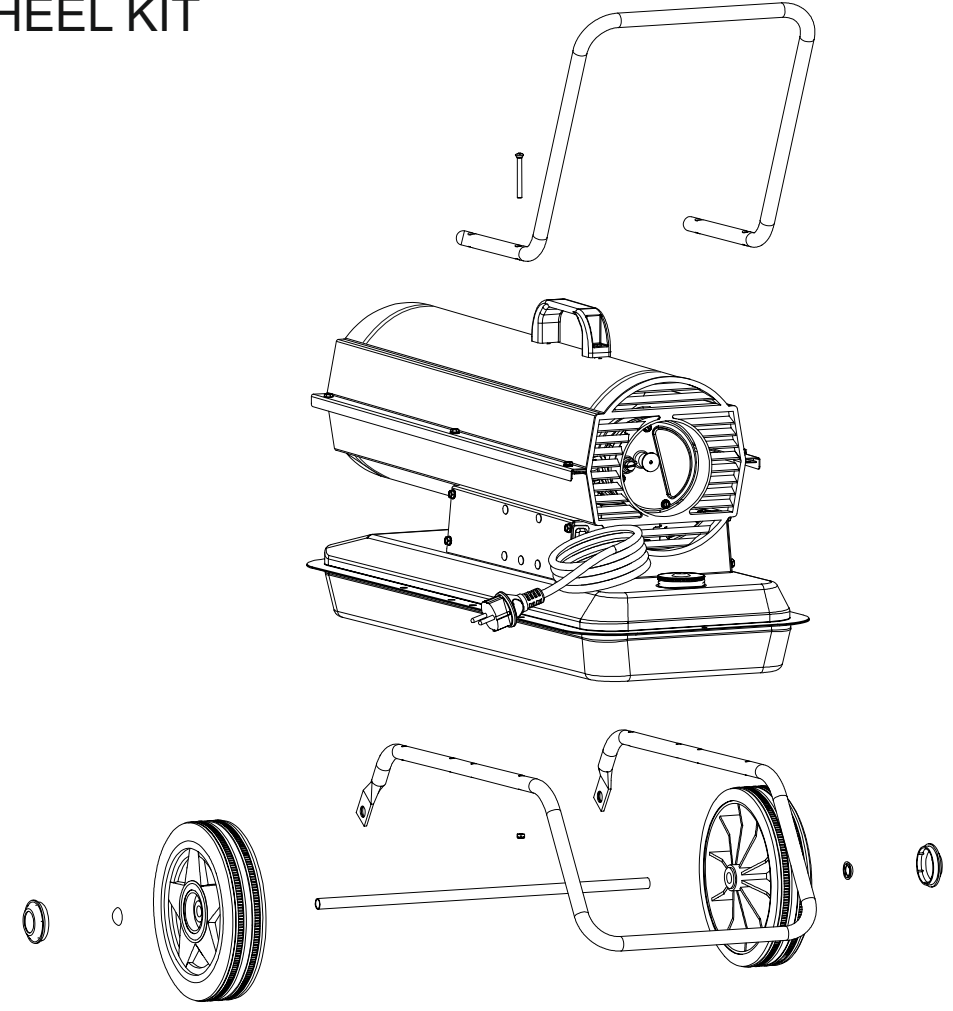

ILLUSTRATED PARTS BREAKDOWN

A

From Serial Number: 32108431

Rev.A - May 2012

4103.925 WHEEL KIT

Pos.	Code NR	Description
1	4110.121	UPPER SHELL
2	4162.893	PLASTIC HANDLE
3	4100.666	COVER CAP
4	4102.125	PRESSURE GAUGE CAP
5	4103.685	FAN GUARD
6	4100.662	FAN
7	4110.187	MOTOR BRACKET
8	4150.553	BUMPER
9	4100.669	SCREW
10	4100.660	WASHER
11	4100.664	NOZZLE ADAPTER
12	4110.132	IGNITOR
13	4100.653	NOZZLE BRACKET
14	4100.648	NOZZLE
15	4110.115	COMBUSTION CHAMBER
16	4100.657	PHOTOCELL BRACKET
17	4103.590	PHOTOCELL ASSEMBLY
18	4110.122	LOWER SHELL
19	4104.170	CLIP NUT
20	4160.639	POP RIVET
21	4160.646	CABLE PROTECTION
22	4110.113	FRONT FRAME BRACKET
23	4100.635	CONTROL BOX SIDE PANEL
24	4110.460	PC BOARD SUPPORT
25	4110.142	IGNITION CONTROL ASSEMBLY
26	4110.560	SIDE PANEL
27	4110.292	CAPACITOR
28	4106.179	ON/OFF SWITCH
29	4150.528	STRAIN RELIEF
30	4110.451	POWER CORD
31	4100.649	PLASTIC CAP
32	4110.514	REAR FRAME BRACKET
33	4100.656	LOCKNUT