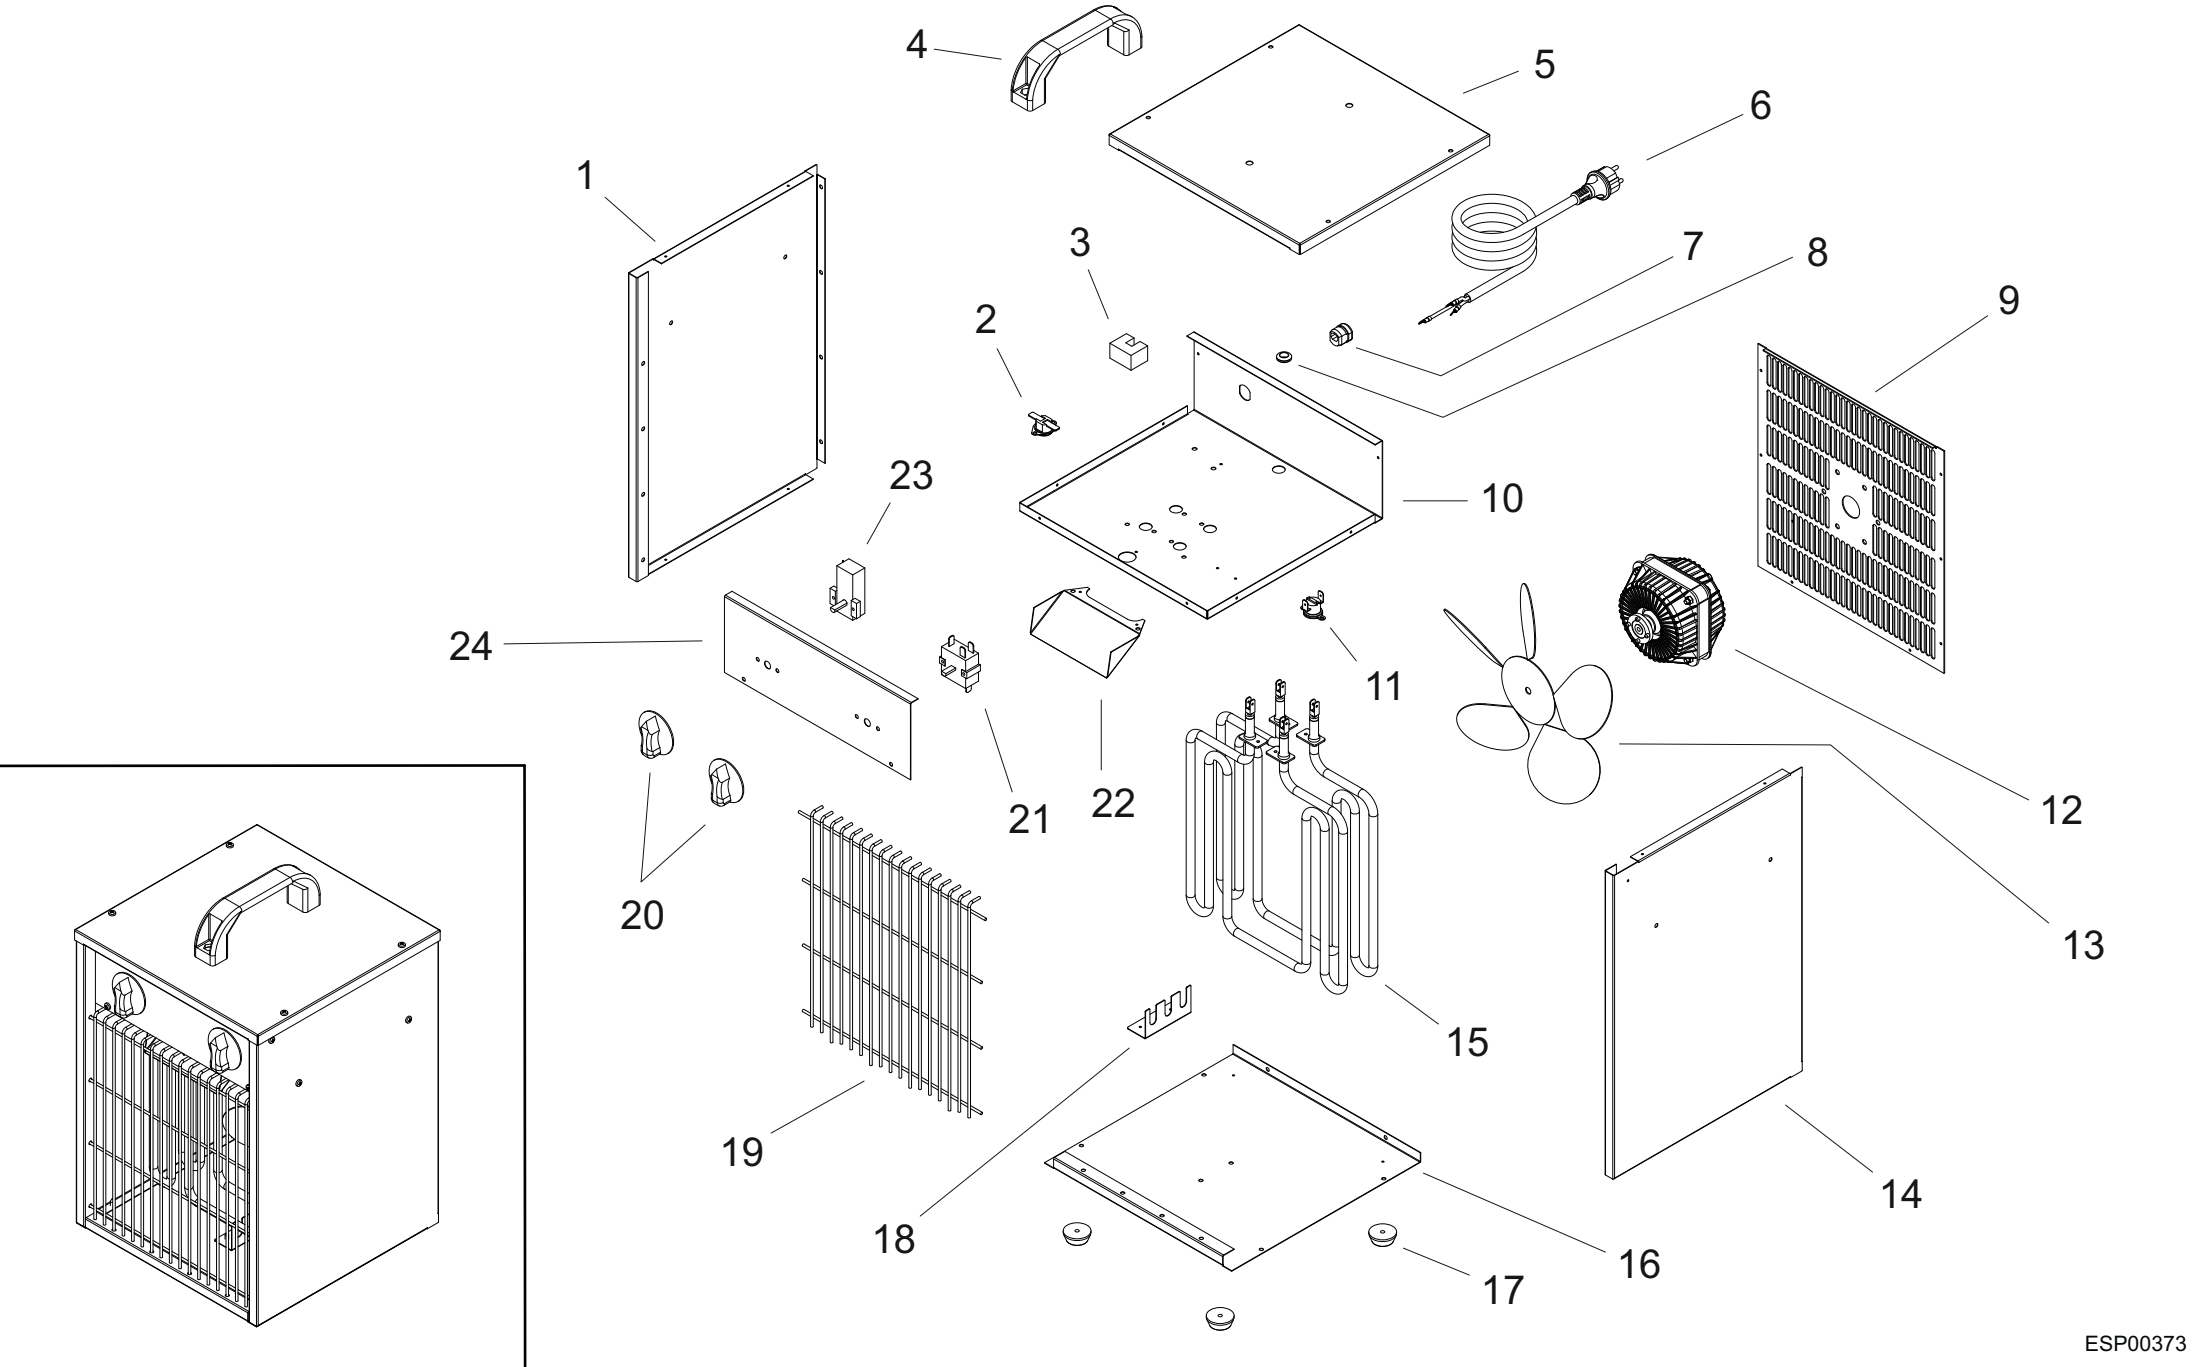

MODEL B 3,3EPB

UNIT 1

ILLUSTRATED PARTS BREAKDOWN

From Serial Number: ÝÝÔH €€€€

Rev.- - May 2015

MODEL B 3,3EPB

UNIT 2

PARTS LIST

Pos.	Code N°	Description	Rev. - - June 2015
1	4511.235	RIGHT PANEL	
2	4510.449	SAFETY THERMOSTAT	
3	4510.421	TERMINAL BOX	
4	4162.934	HANDLE	
5	4511.237	UPPER PANEL	
6	4510.424	POWER CORD SCHUKO	
7	4510.647	STRAIN RELIEF	
8	4511.621	WIRE PROTECTION	
9	4511.222	REAR PANEL	
10	4511.223	BASE	
11	4510.404	TEMPERATURE SENSOR	
12	4510.310	MOTOR	
13	4510.320	FAN	
14	4511.234	LEFT PANEL	
15	4510.380	RESISTANCE	
16	4511.236	LOWER PANEL	
17	4510.607	RUBBER FOOT	
18	4511.221	RESISTANCE BRACKET	
19	4511.239	FRONT GRILL	
20	4165.007	REGULATION HANDLE	
21	4510.401	SELECTOR	
22	4511.220	TEMPERATURE PROTECTION BRACKET	
23	4510.403	THERMOSTAT	
24	4511.242	FRONTAL PANEL	