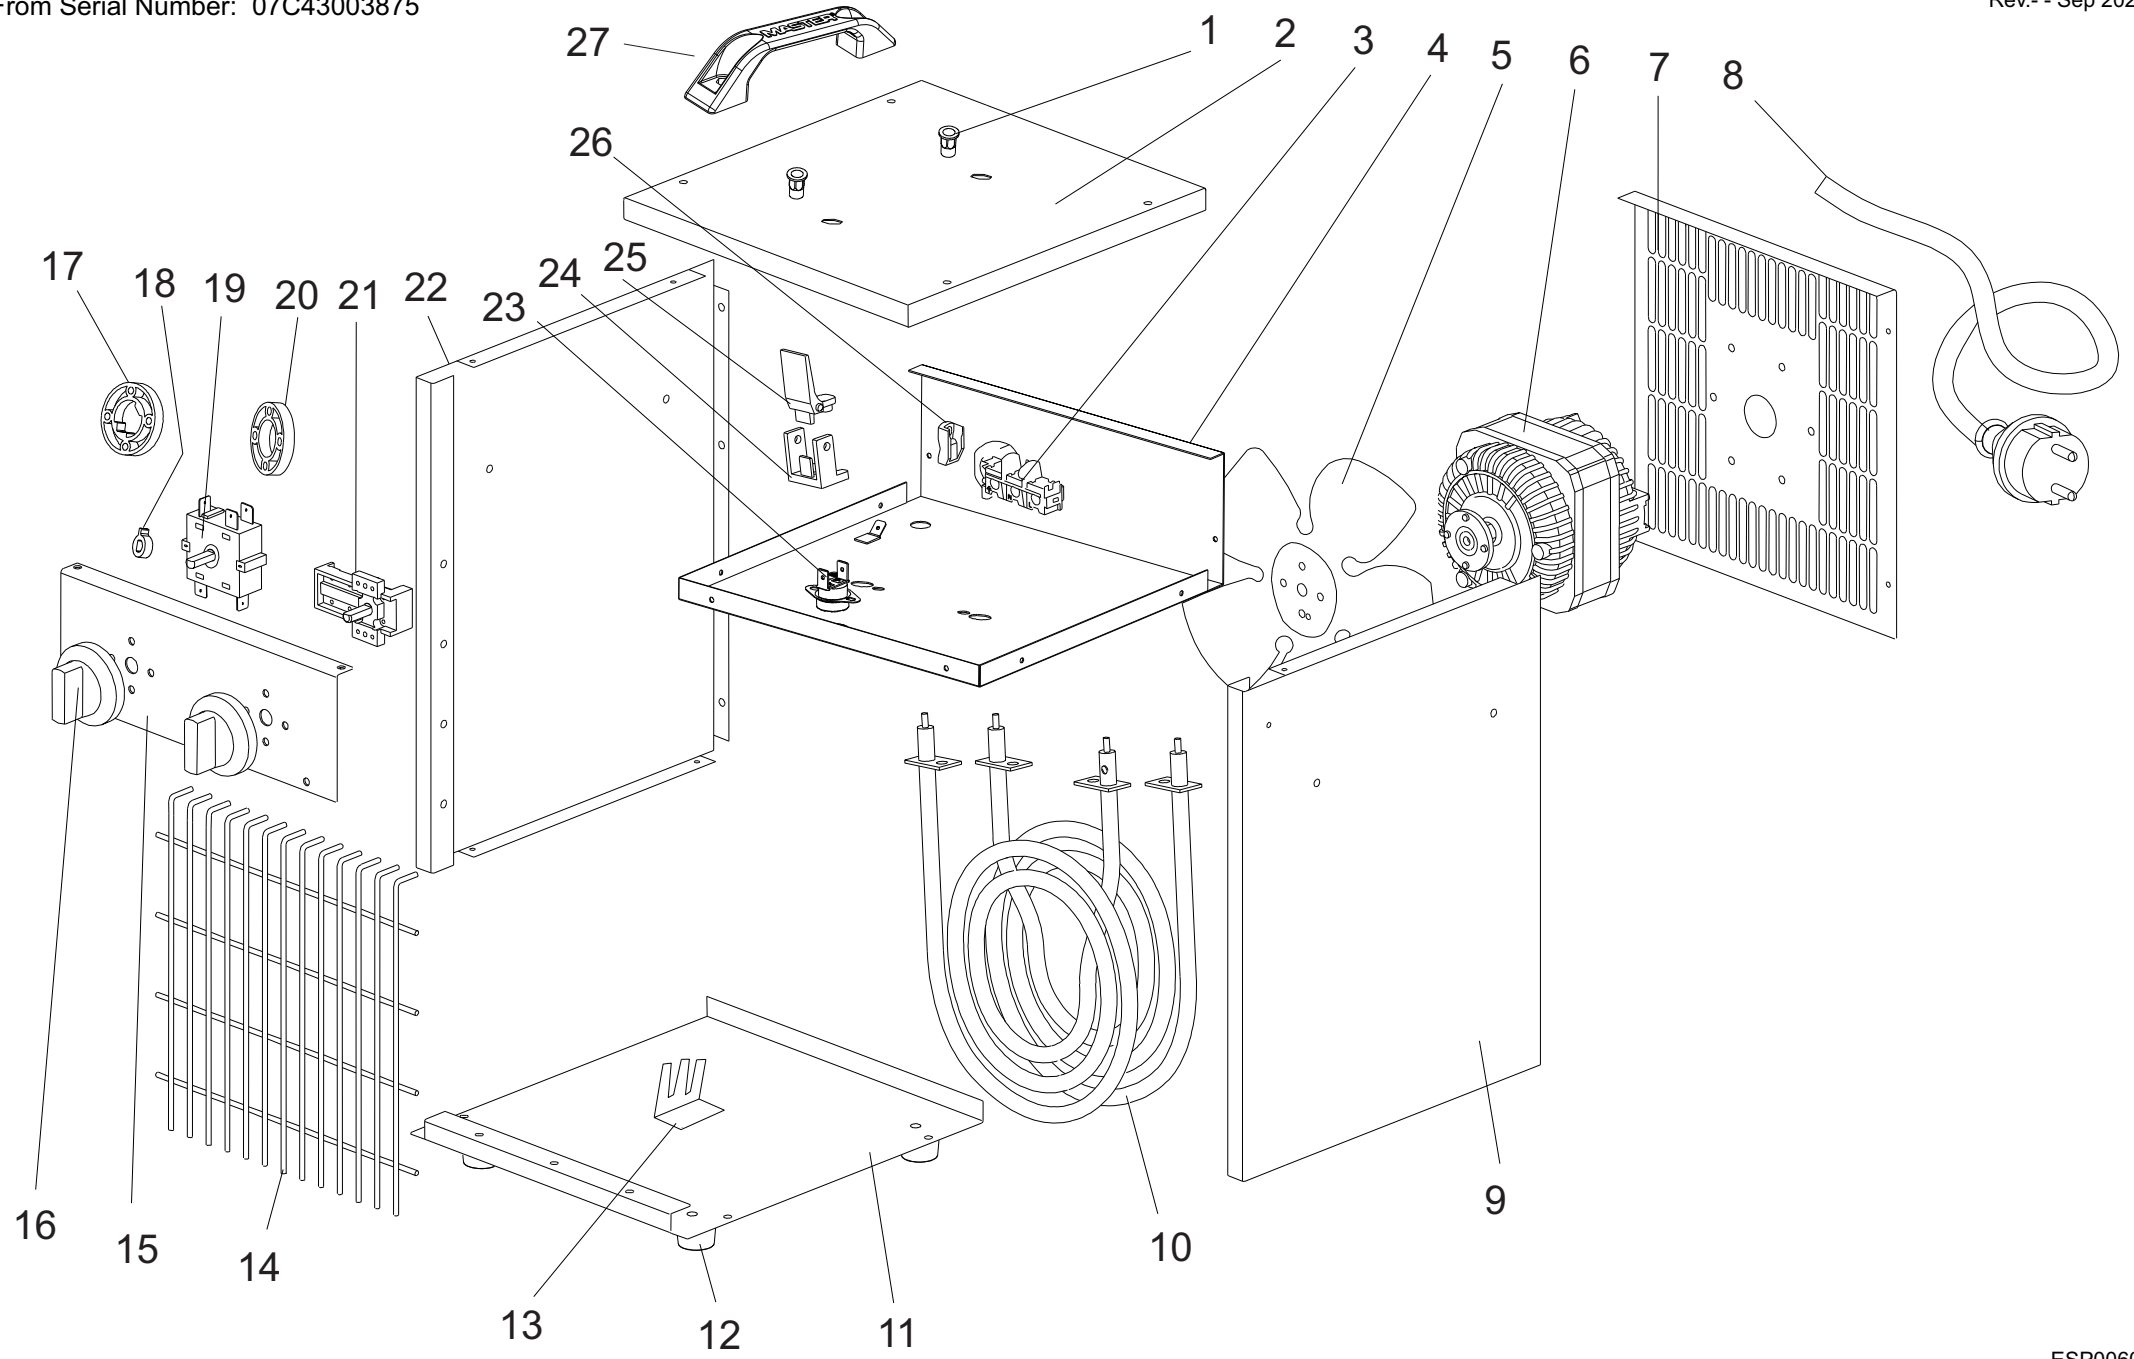

# MODEL B 2IT

UNIT 1

ILLUSTRATED PARTS BREAKDOWN

From Serial Number: 07C43003875

Rev. - Sep 2022

# MODEL B 2IT

UNIT 2

PARTS LIST

N°	CODE	DESCRIPTION
1	4141.910	M6 REVET NUT
2	4141.920	TOP PLATE
3	4615.711	TERMINAL ASSEMBLY
4	4141.885	MIDDLE BOARD
5	4615.710	BLADE
6	4615.701	MOTOR
7	4141.922	REAR GRID
8	4615.760	SUPPLY CORD WITH EU PLUG
9	4141.917	LEFT PLATE
10	4141.887	HEATING TUBE
11	4141.933	BUTTOM PLATE
12	4615.752	FEET
13	4141.934	HEATING TUBE CLAMP
14	4141.938	FRONT GRID
15	S/R	CONTROL PANEL
16	4615.757	SWITCH/TEMPERATURE KNOB
17	4615.755	SWITCH GASKET
18	4615.270	SWITCH BLOCK
19	4615.741	ROTARY SWITCH
20	4615.759	THERMOSTAT GASKET
21	4615.843	TEMPERATURE CONTROL
22	4141.918	RIGHT PLATE
23	4141.905	MANUAL RESET THERMOSTAT
24	4141.891	MANUAL RESET THERMOSTAT CHASSIS
25	4141.890	MANUAL RESET THERMOSTAT BRAKET
26	4615.749	TERMINAL PRESSURE PLATE
27	4162.934	PLASTIC HANDLE