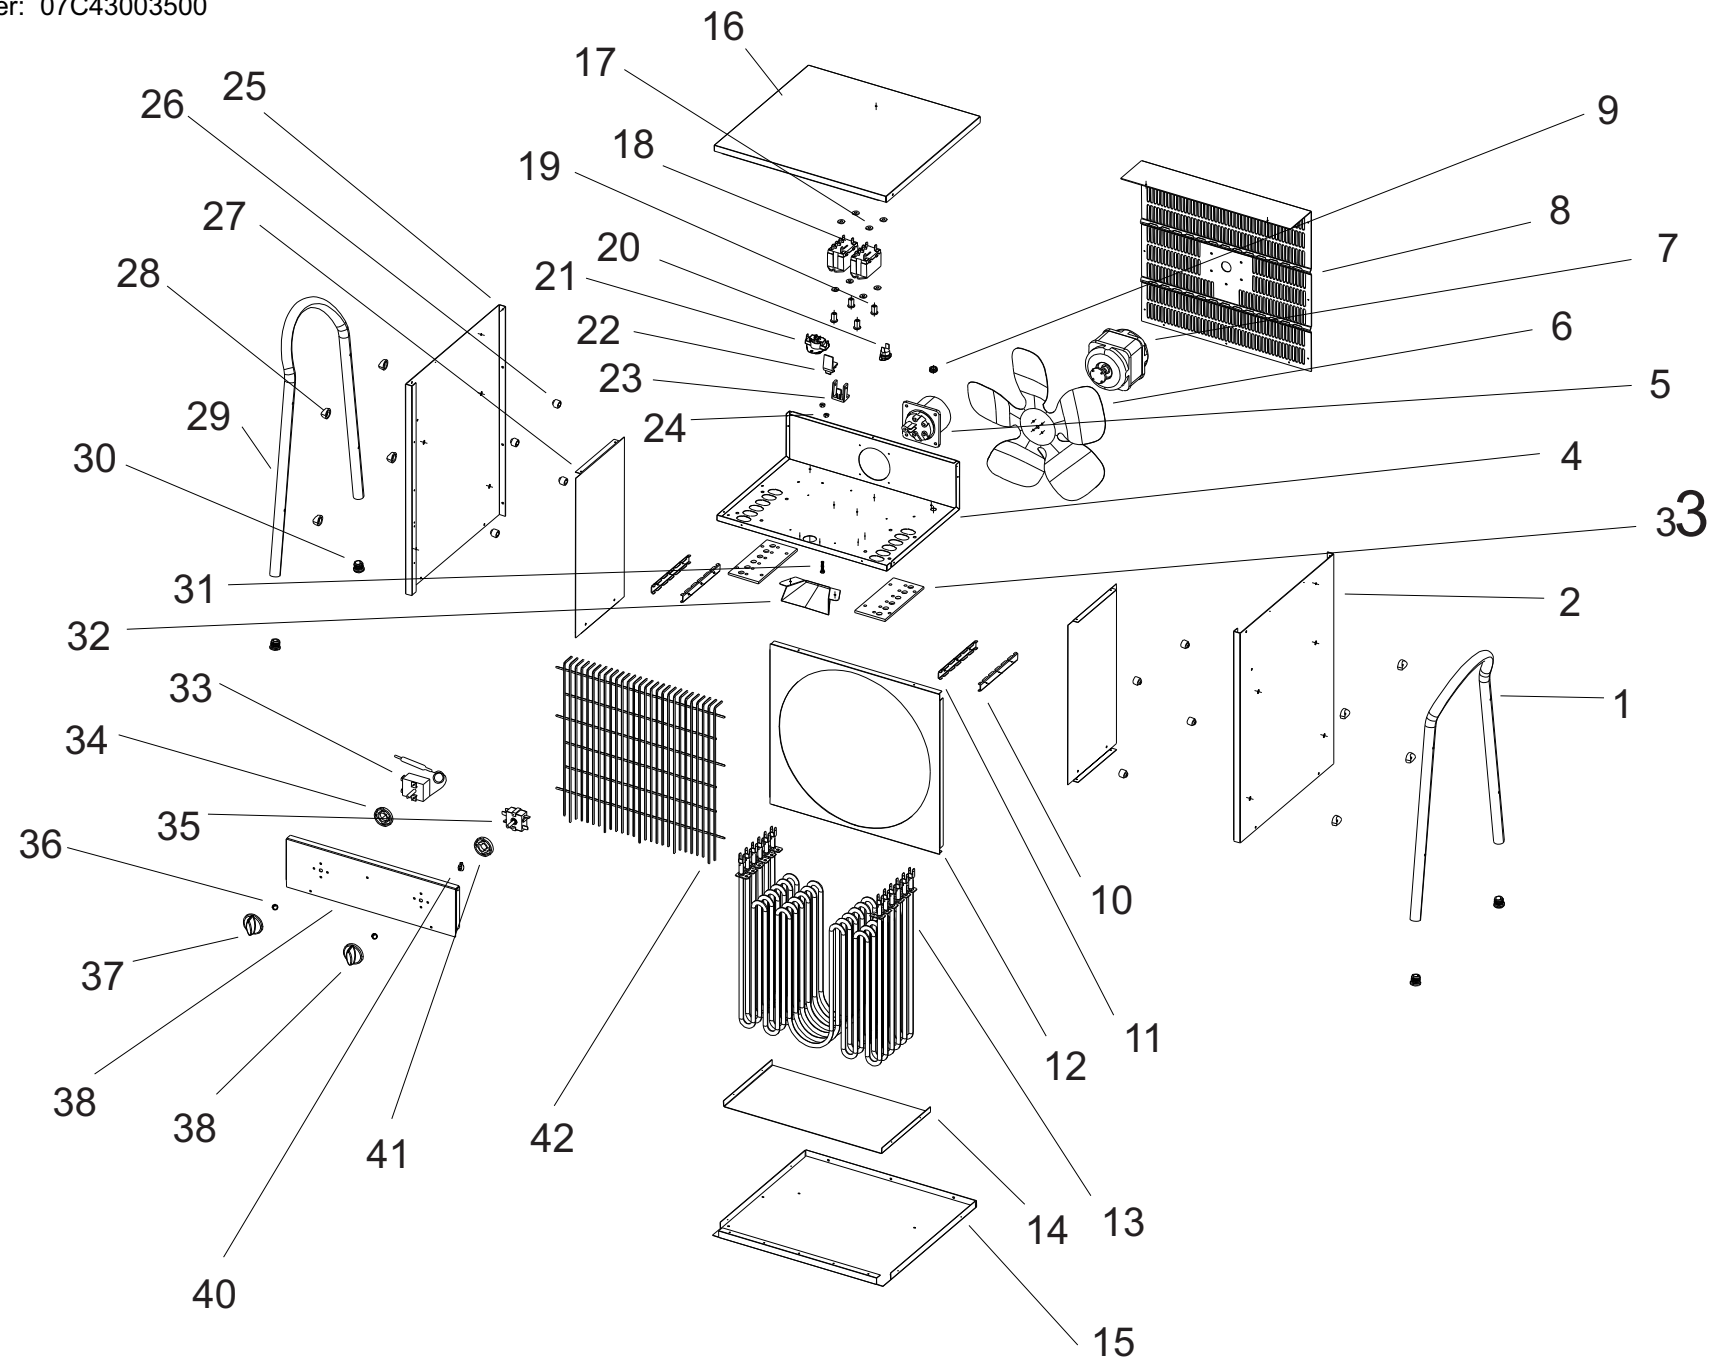

MODEL B 15IT

UNIT 1

ILLUSTRATED PARTS BREAKDOWN

From Serial Number: 07C43003500

Rev. - - Sep 2022

MODEL B 15IT

UNIT 2

PARTS LIST

N°	CODE	DESCRIPTION
1	4615.793	RIGHT HANDLE
2	4141.949	RIGHT PLATE
3	4141.860	INSULATION BOARD
4	4141.869	MIDDLE BOARD
5	4615.764	CONCEALED PLUG
6	4615.802	BLADE
7	4615.785	MOTOR
8	4141.870	REAR GRID
9	4141.331	GUARD COIL
10	4141.862	HEATING TUBE FIXED PIECE(UPPER)
11	4141.863	HEATING TUBE FIXED PIECE(DOWN)
12	4141.861	AIR DUCT BOARD
13	4615.801	HEATING TUBE
14	4141.872	BUTTOM HEAT SHIELD PLATE
15	4141.887	BUTTOM PLATE
16	4141.950	TOP PLATE
17	4141.911	FLAT GASKET
18	4615.794	RELAY
19	4141.435	M6 REVEL NUT
20	4615.797	TIME-DELAY THERMOSTAT
21	4141.906	MANUAL RESET THERMOSTAT
22	4141.953	MANUAL RESET THERMOSTAT CHASSIS
23	4141.954	MANUAL RESET THERMOSTAT BRACKET
24	4141.909	COPPER NUT
25	4141.948	LEFT PLATE
26	4615.799	HANDLE FIXED BLOCKER
27	4141.871	HEAT SHIELD BOARD
28	4615.756	INSULATION GASKET
29	4615.792	LEFT HANDLE
30	4615.798	HANDLE STOPPER
31	4141.908	COPPER SCREW
32	4141.932	PROTECTIVE COVER
33	4141.913	BODY EXPANSION THERMOSTAT
34	4615.759	TEMPERATURE GASKET
35	4141.881	ROTARY SWITCH
36	4141.912	KNOB SPRING
37	4615.757	TEMPERATURE KNOB
38	S/R	CONTROL PANEL
39	4615.800	SWITCH KNOB
40	4615.270	SWITCH BLOCK
41	4615.755	SWITCH GASKET
42	4141.886	FRONT GRID