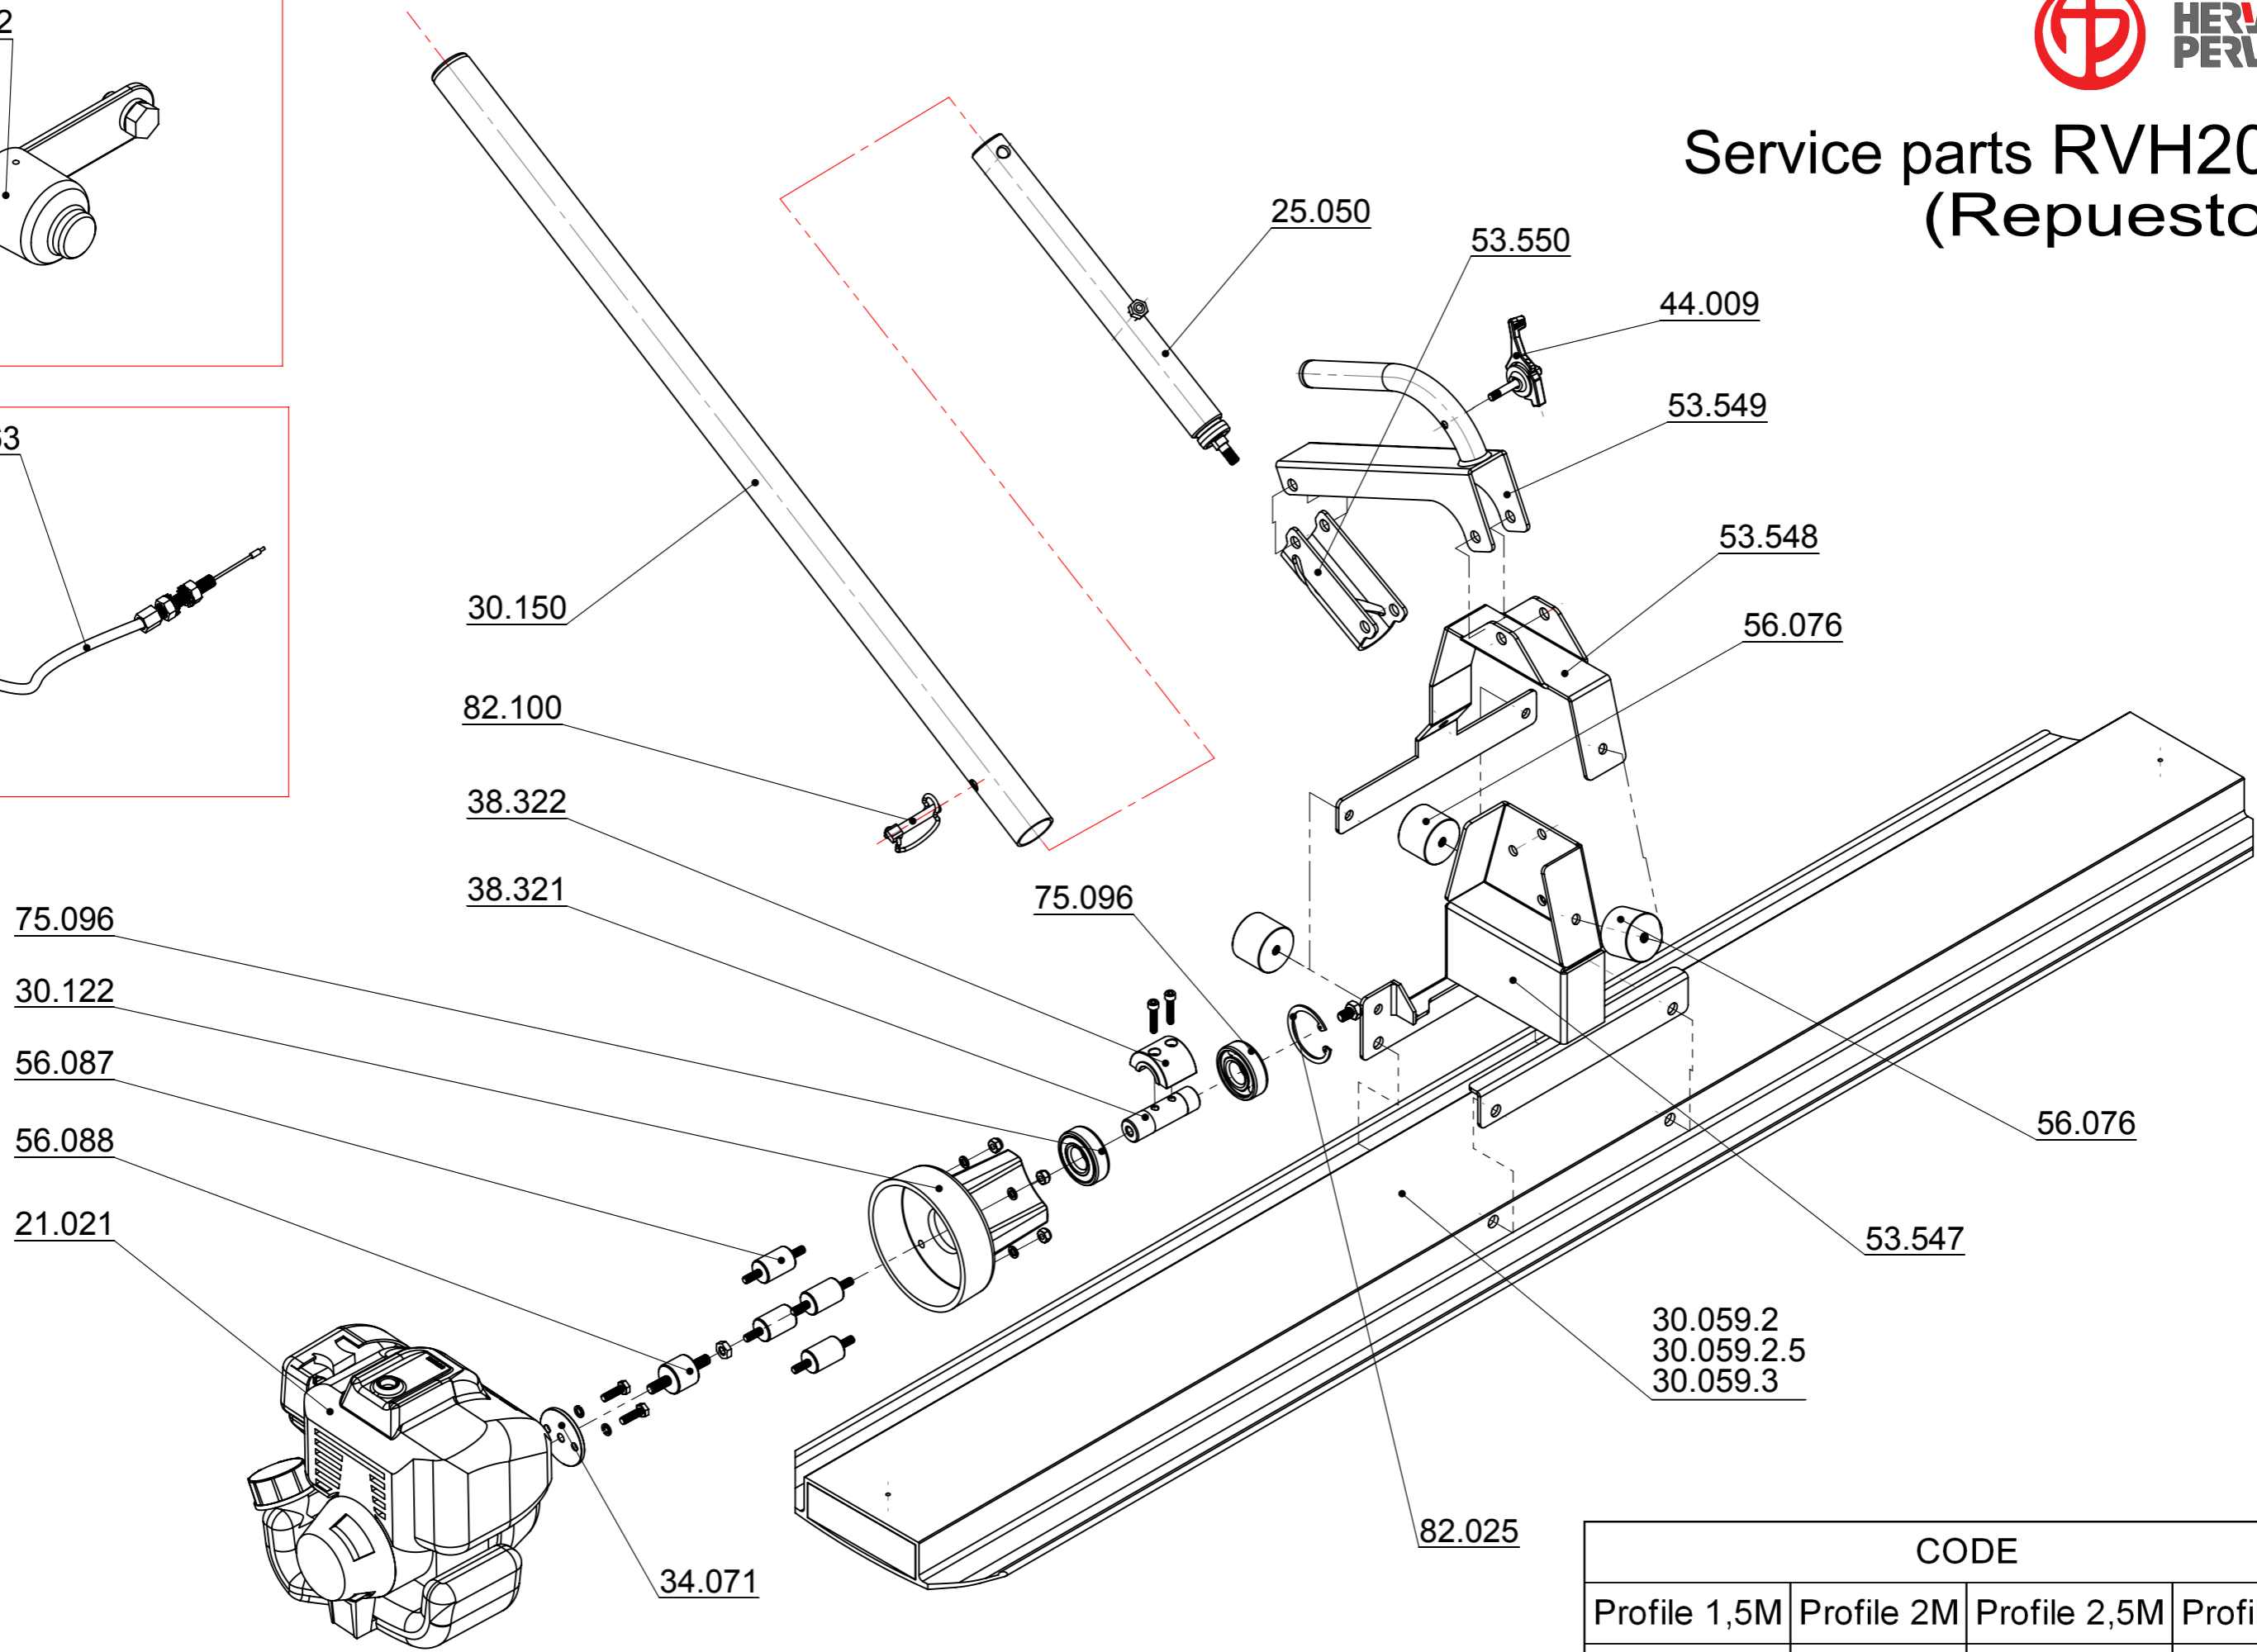

Service parts RVH200 (Repuestos)

CODE			
Profile 1,5M	Profile 2M	Profile 2,5M	Profile 3M
10.660.1.5	10.660.2	10.660.2.5	10.660.3