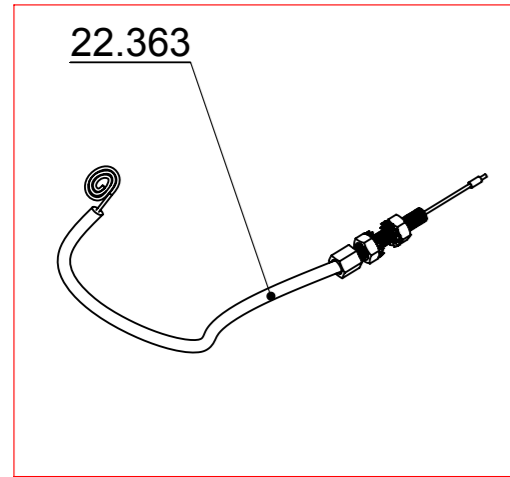

Service parts RVH200 (Repuestos)

CODE			
Profile 1,5M	Profile 2M	Profile 2,5M	Profile 3M
10.660.1.5	10.660.2	10.660.2.5	10.660.3