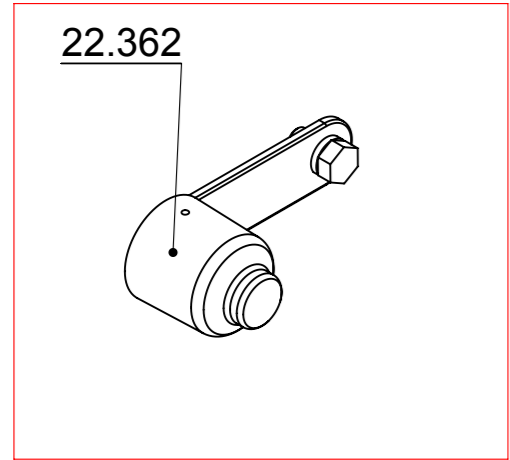

Service parts RVH200 (Repuestos)

CODE			
Profile 1,5M	Profile 2M	Profile 2,5M	Profile 3M
10.660.1.5	10.660.2	10.660.2.5	10.660.3