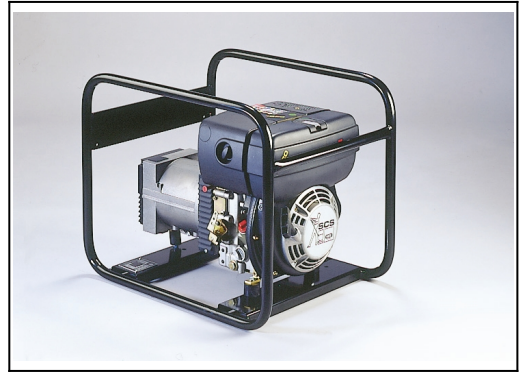

EP3000D

Article code: 995010300

Europower standard generating sets with air-cooled diesel engines, 3000rpm, 50Hz, 4 stroke

Generator:

kVA max.:	2.8
kVA cont.:	2.5
Amps cont.:	11A @ 1~230V
Dimensions l x w x h:	67 x 51 x 56cm
Weight incl. oil (+ coolant if water-cooled), excl. fuel:	58kg

Engine:

Brand/Type:	Hatz 1B20
HP:	4.8
Power:	2.8kW (3000rpm), 1-cylinder Diesel, Air-cooled
Displacement:	232cm ³
Consumption @75% load:	0.7 litres/hour
Tank:	3.2 litres
Autonomy @75% load:	4.6 hours
Noise level:	78dB(A)@7m (*)

Alternator:

Brand/Type	Mecc Alte S16W-90/C - brushless
Nominal voltage:	1~230V
Frequency:	50Hz
Protection degree:	IP23

Generators with * cannot be used outdoors in the EU. For applications of generating sets indoors, or if you want to integrate these generators in vehicles, please contact us.

Version:

- 2 sockets 230V - 16A
- Circuit breaker
- Frame
- Recoil starter

Your **EUROPOWER** dealer