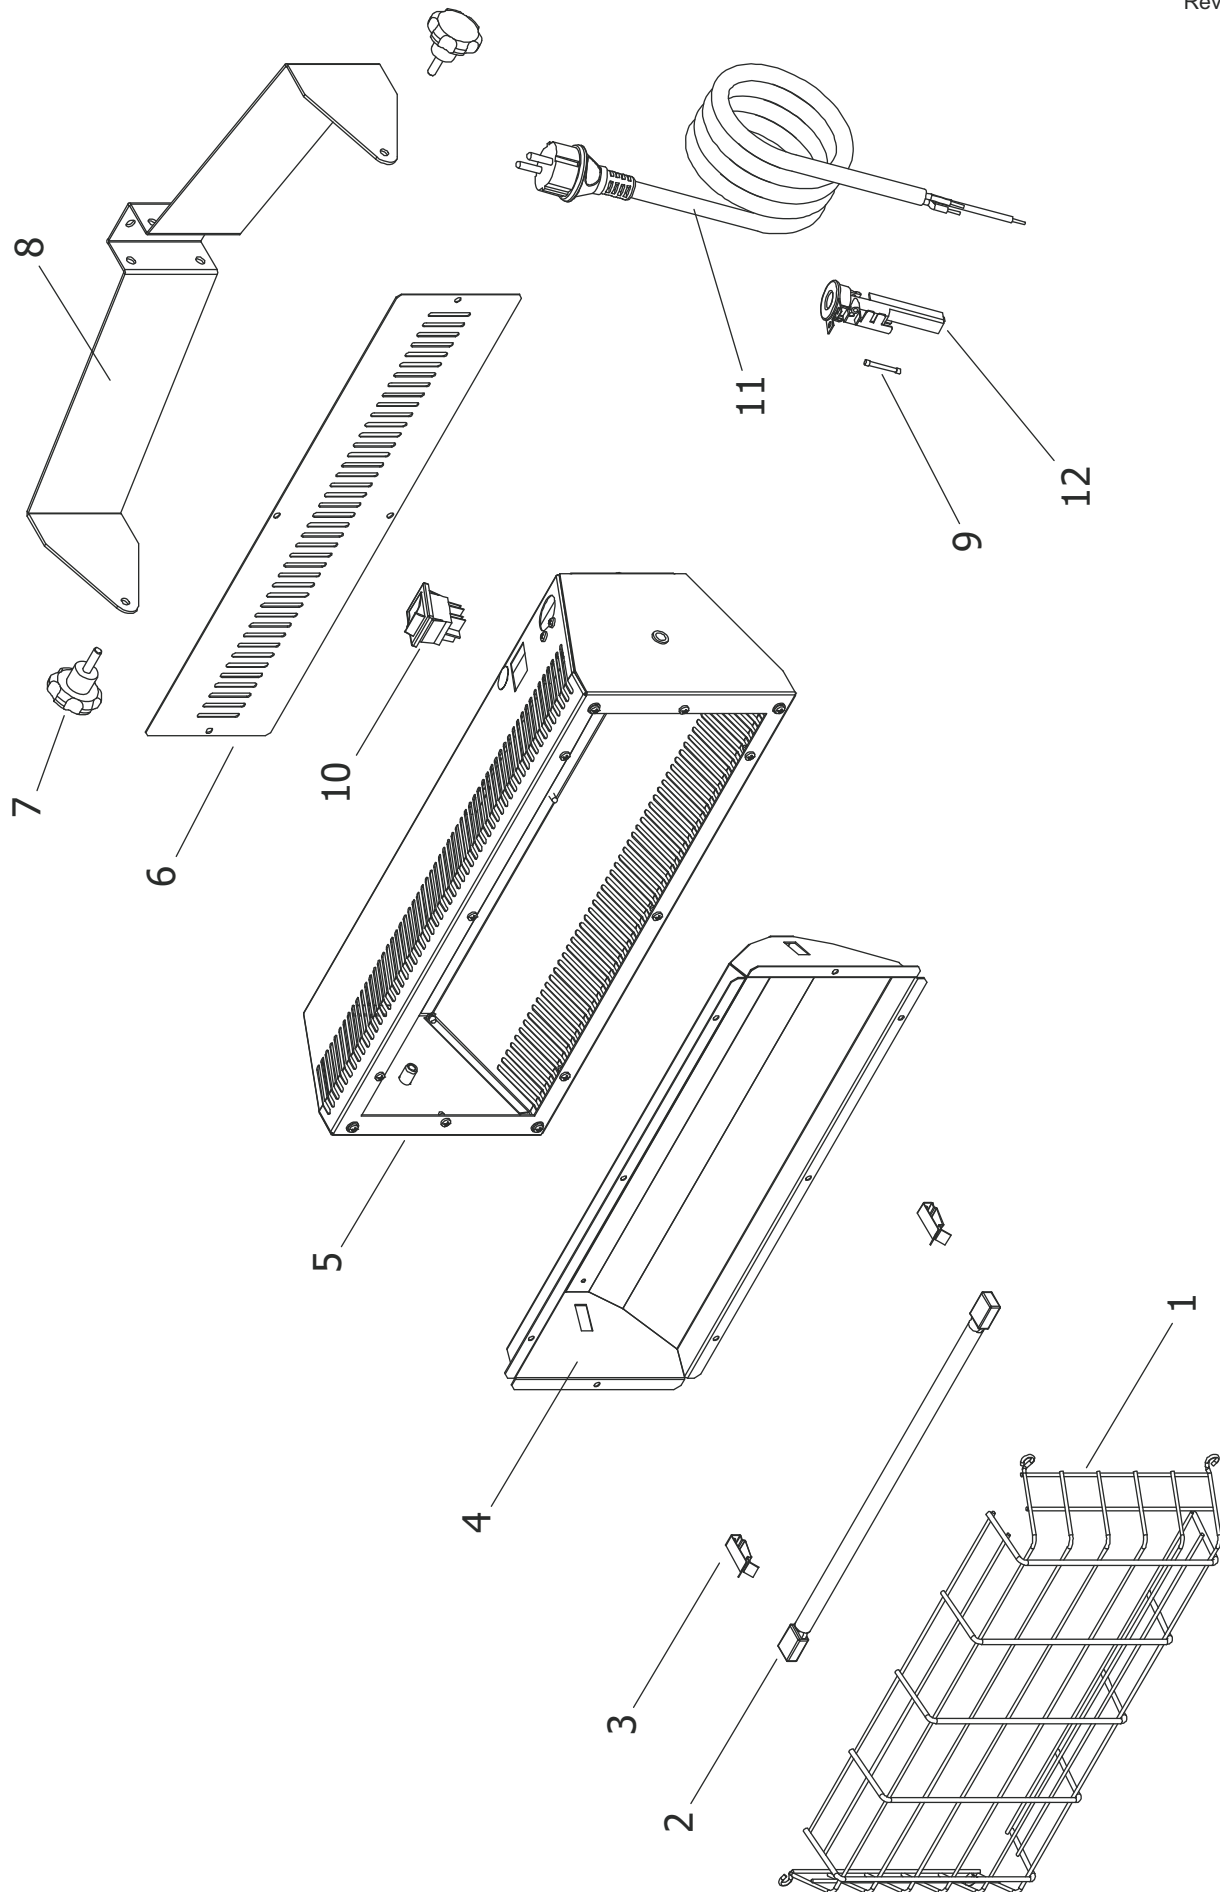

HALL 1500 MODEL 2013

UNIT 1

ILLUSTRATED PARTS BREAKDOWN

From Serial Number: 10333000301

Edizione 2013
Rev. A

Pos.	Code NR	Description
1	4165.539	CHROME GRILLE
2	4165.512	INFRARED LAMP
3	4165.513	CLIP
4	4165.511	CRADLE
5	4165.534	CASE
6	4165.537	CLOSING PANEL
7	4165.247	FIXING KNOB
8	4165.540	SUPPORT
9	4111.040	FUSE
10	4160.637	SWITCH WITH COVER
11	4165.149	POWER CORD
12	4111.038	CABLE TIE
not shown	4012.321	KIT STAND (OPTIONAL)