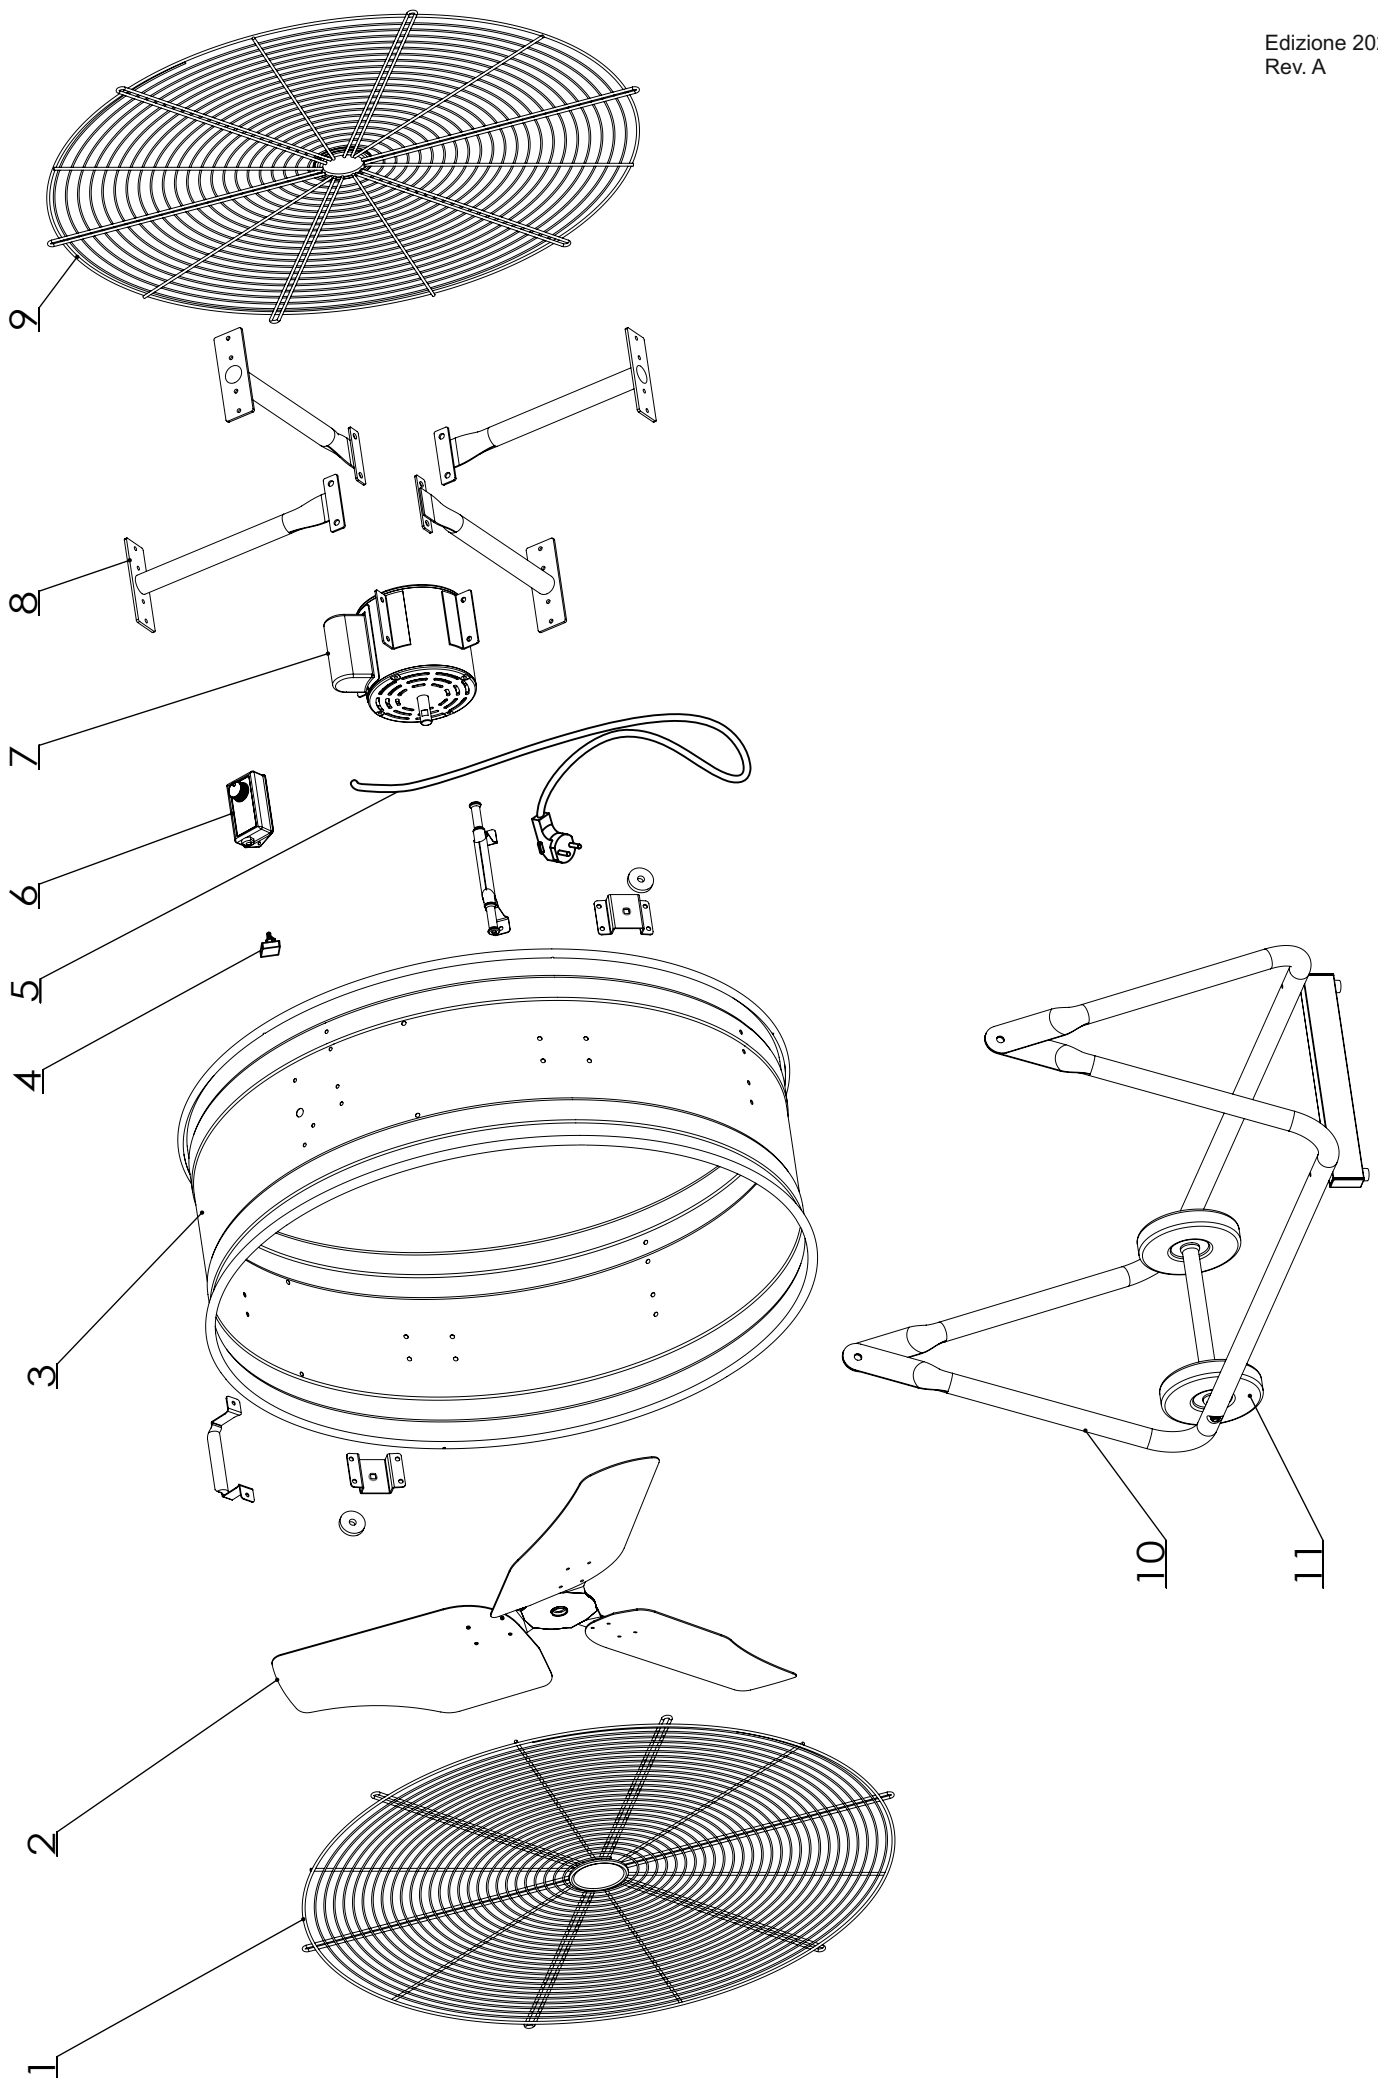

DF 30 P MODEL 2019

UNIT 1

ILLUSTRATED PARTS BREAKDOWN

Edizione 2020
Rev. A

Pos.	Code NR	Description
1	4604.110	Front Guard
2	4604.400	Blade
3	4604.112	Drum Body
4.1	4604.402	Switch
4.2	4604.401	Switch knob
5	4604.104	Power Cord
6	4604.403	Switch Box
7	4604.404	Motor
8	S/R	Motor Supporter
9	4604.110	Rear Guard
10	S/R	Bracket
11	4604.105	Wheel
Not shown	4604.179	Handle

S/R = Parts available on special request only